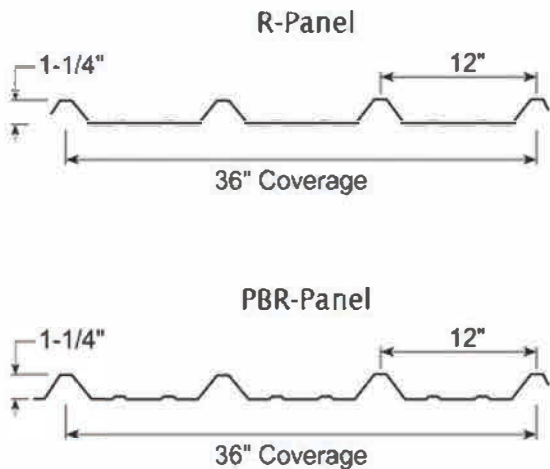

R-Panel

Panel Details

- * Available in R-Panel (siding) and PBR-Panel (roofing)
- * 36" Total Coverage with 1-1/4" Rib Height
- * 24 & 26 Gauge Available
- * 21 Available Colors in a Valspar Weather X 40 Year Paint Warranty System
- * Available in Galvalume
- * Exposed Fasteners
- * Agricultural & Commercial Use
- * Applies Over Open Framing or Solid Substrates
- * Suggested Minimum Roof Slope 3:12