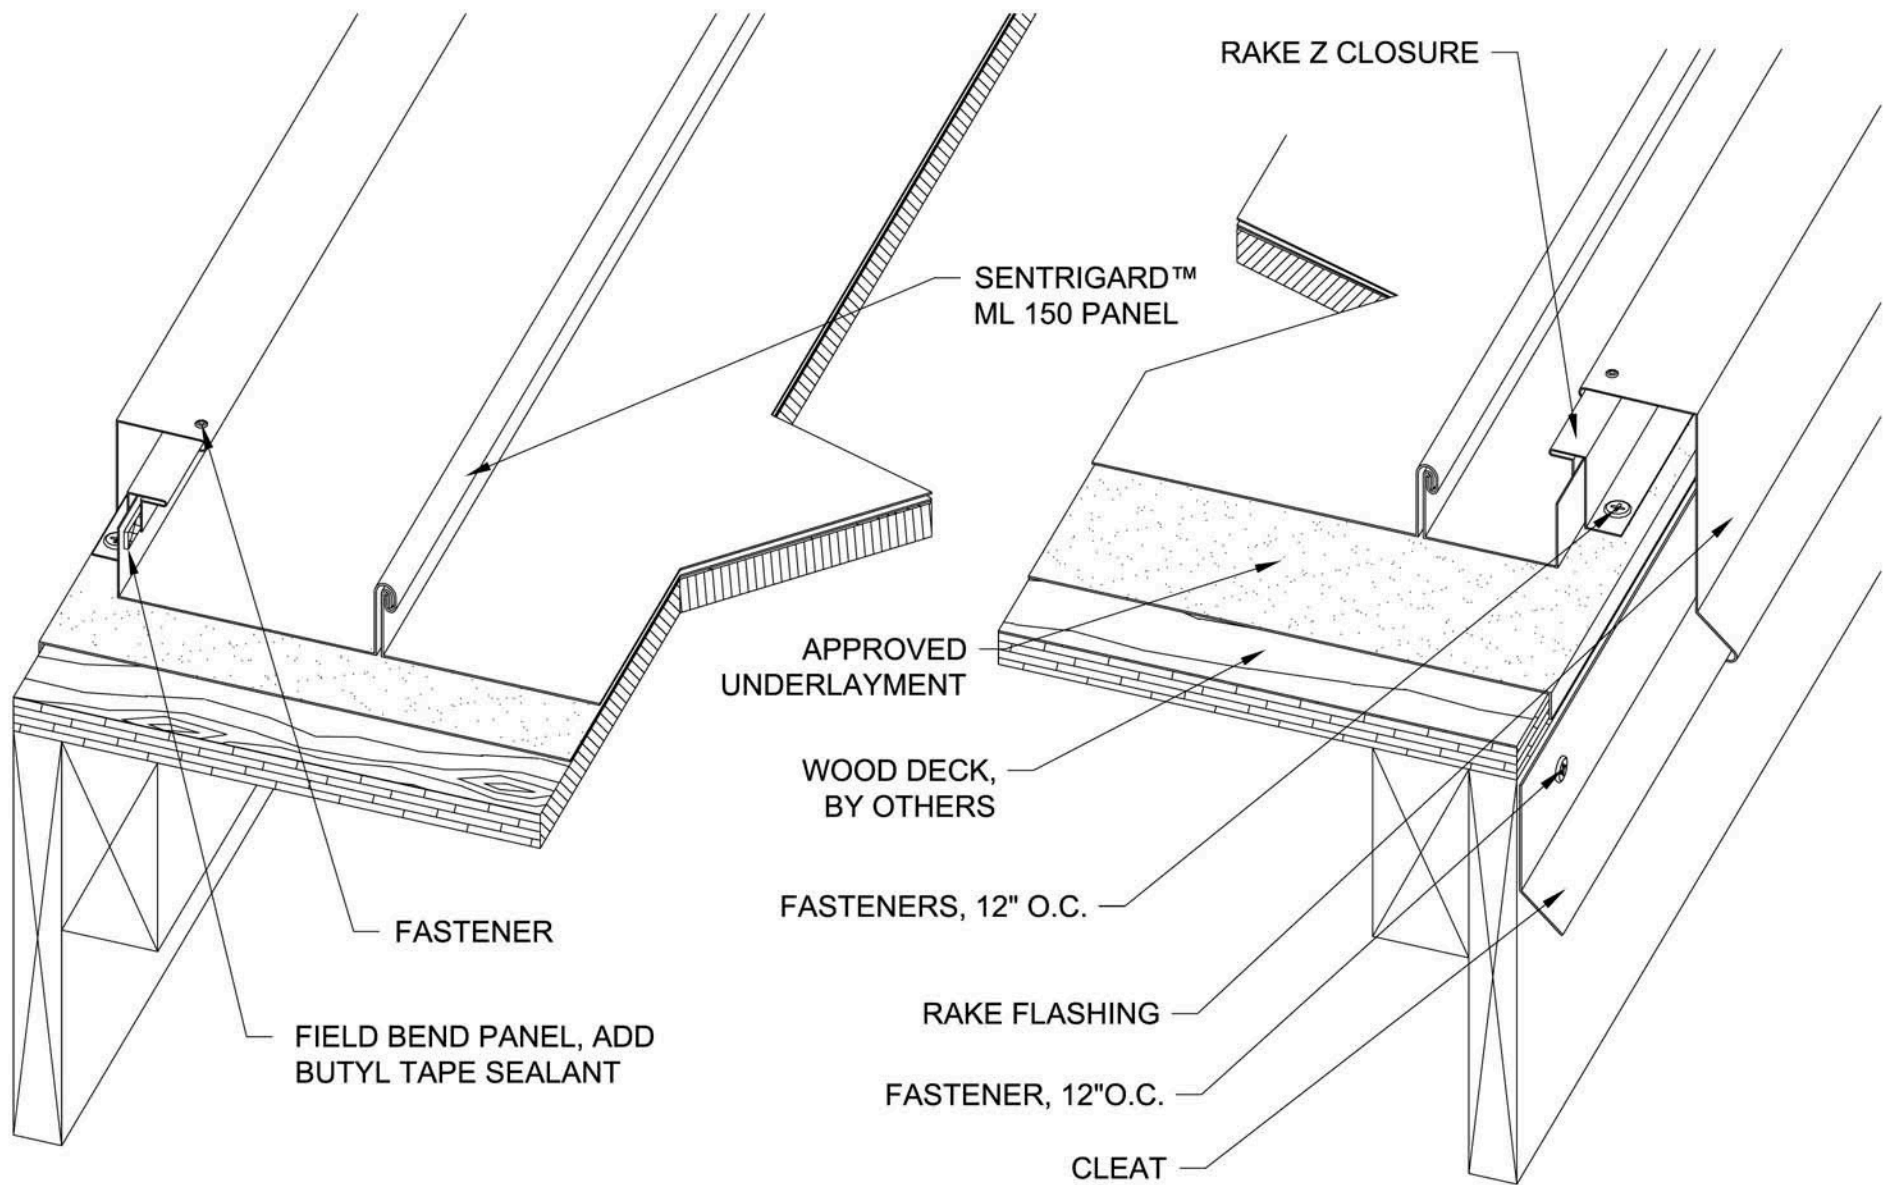

Project:

Contractor:

Designer:

Date:

Scale:
N/A

THIS DRAWING IS THE PROPERTY OF SENRIGARD, INC. THE USE OF THIS DRAWING WITHOUT THE EXPRESS PERMISSION OF SENRIGARD IS PROHIBITED.

RAM Fabrication

201 Red Oaks Way

Ridgeland, SC 29936

tel: 843-208-2433 • fax: 843-208-2430

SENRIGARD ML 150 RK-2