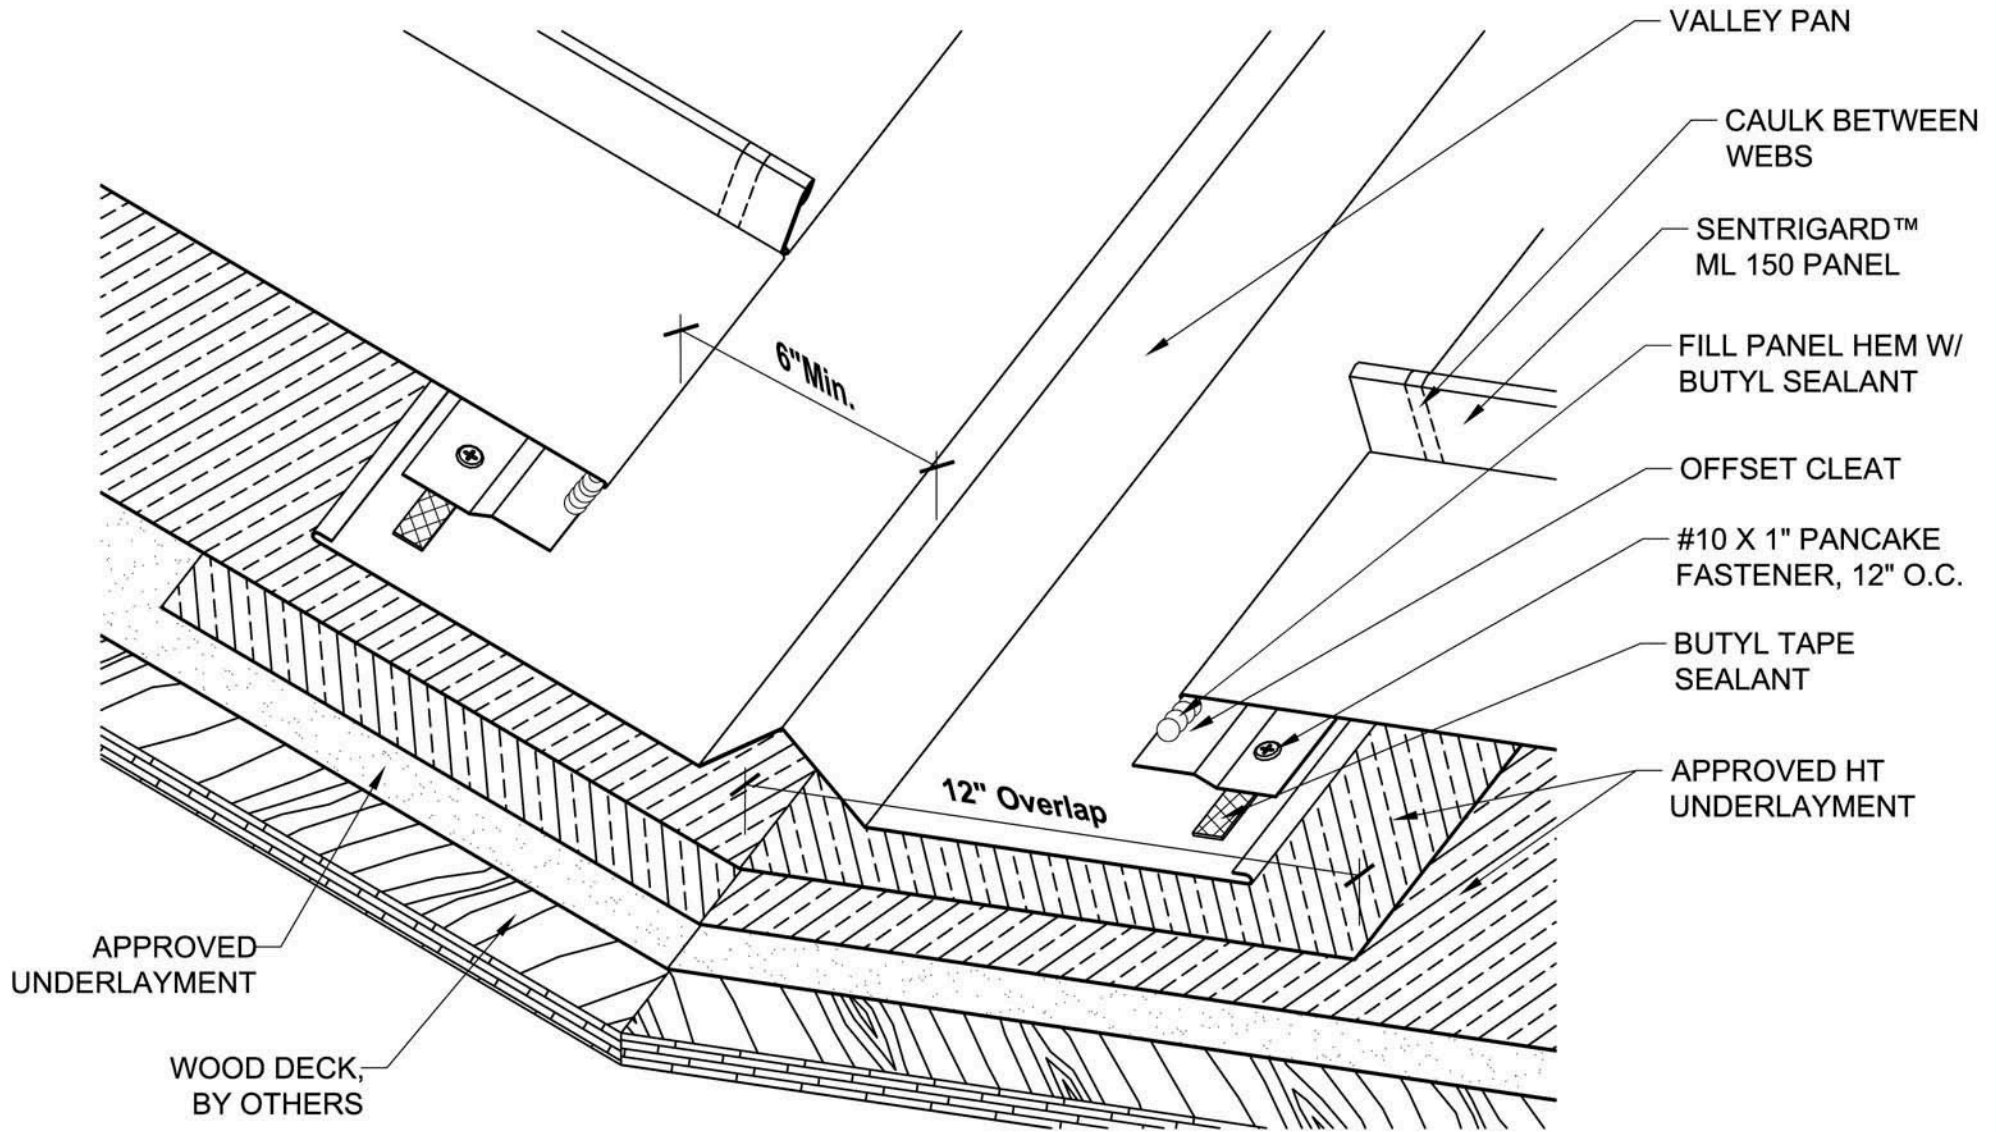

RAM Fabrication

201 Red Oaks Way

Ridgeland, SC 29936

tel: 843-208-2433 • fax: 843-208-2430

SENTRIGARD ML 150

VH-1

Project:

Contractor: