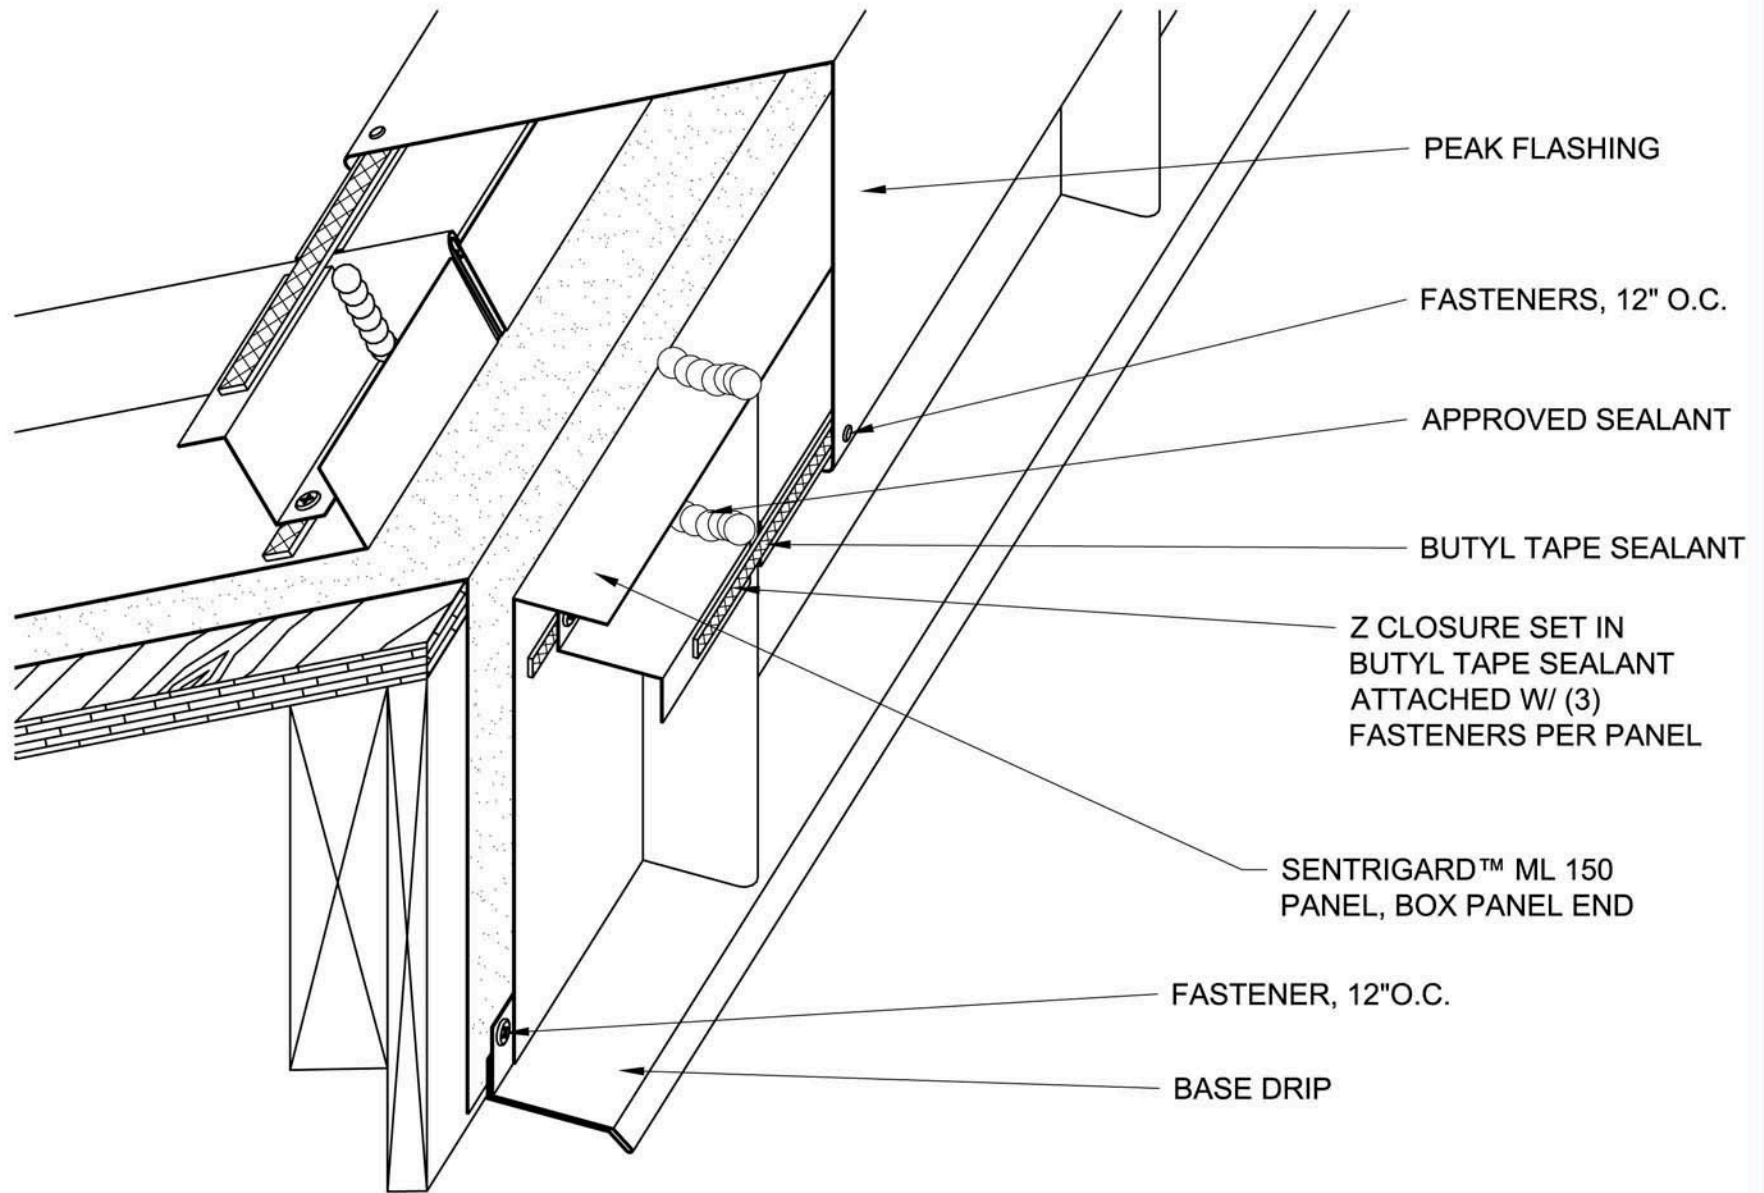

Project:

Contractor:

Designer:

Date:

Scale:
N/A

THIS DRAWING IS THE PROPERTY OF SENTRIGARD, INC. THE USE OF THIS DRAWING WITHOUT THE EXPRESS PERMISSION OF SENTRIGARD IS PROHIBITED.

RAM Fabrication

201 Red Oaks Way

Ridgeland, SC 29936

tel: 843-208-2433 • fax: 843-208-2430

SENRIGARD ML 150 PK-1