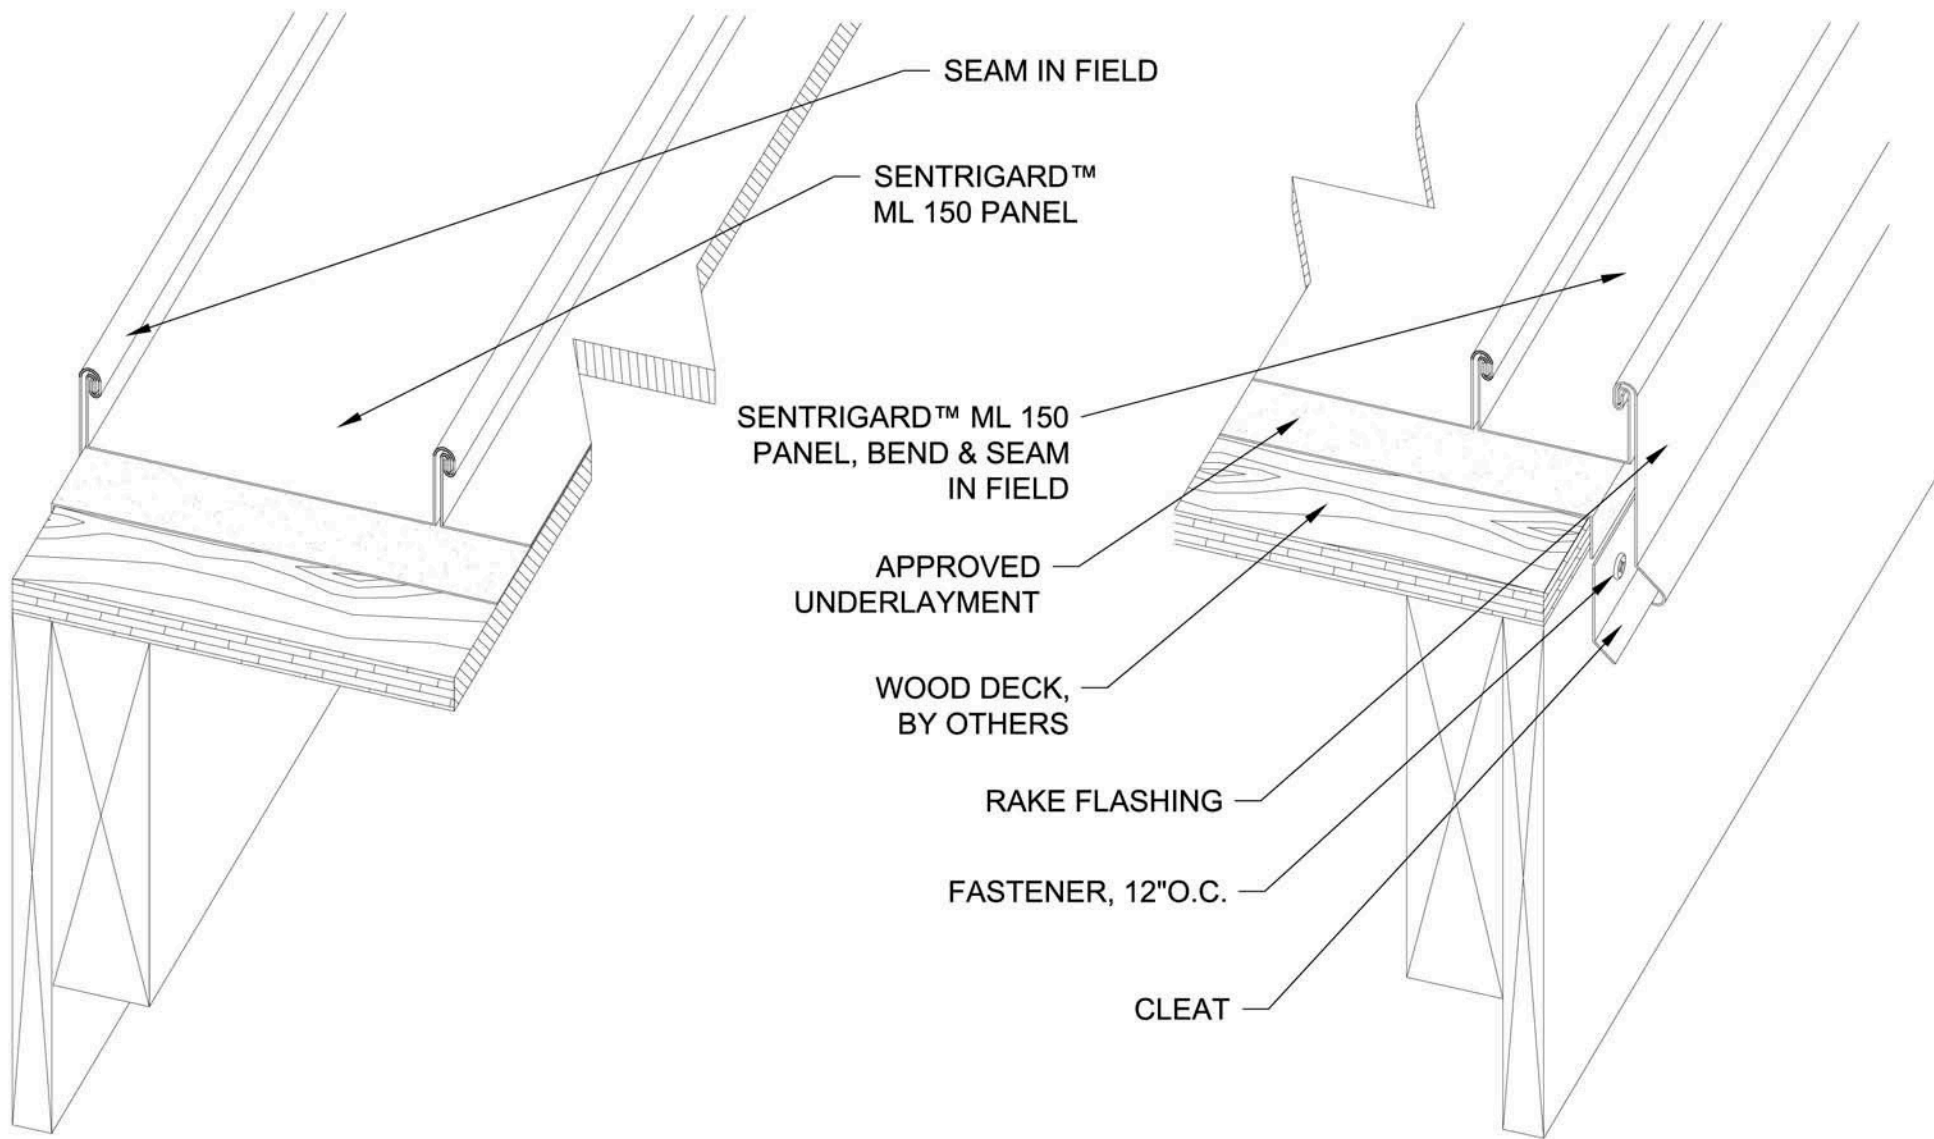

Project:	
Contractor:	
Designer:	Date:
	Scale: N/A

THIS DRAWING IS THE PROPERTY OF SENTRIGARD, INC. THE USE OF THIS DRAWING WITHOUT THE EXPRESS PERMISSION OF SENTRIGARD IS PROHIBITED.

RAM Fabrication
201 Red Oaks Way
Ridgeland, SC 29936
tel: 843-208-2433 • fax: 843-208-2430

SEINTRIGARD ML 150 RK-1