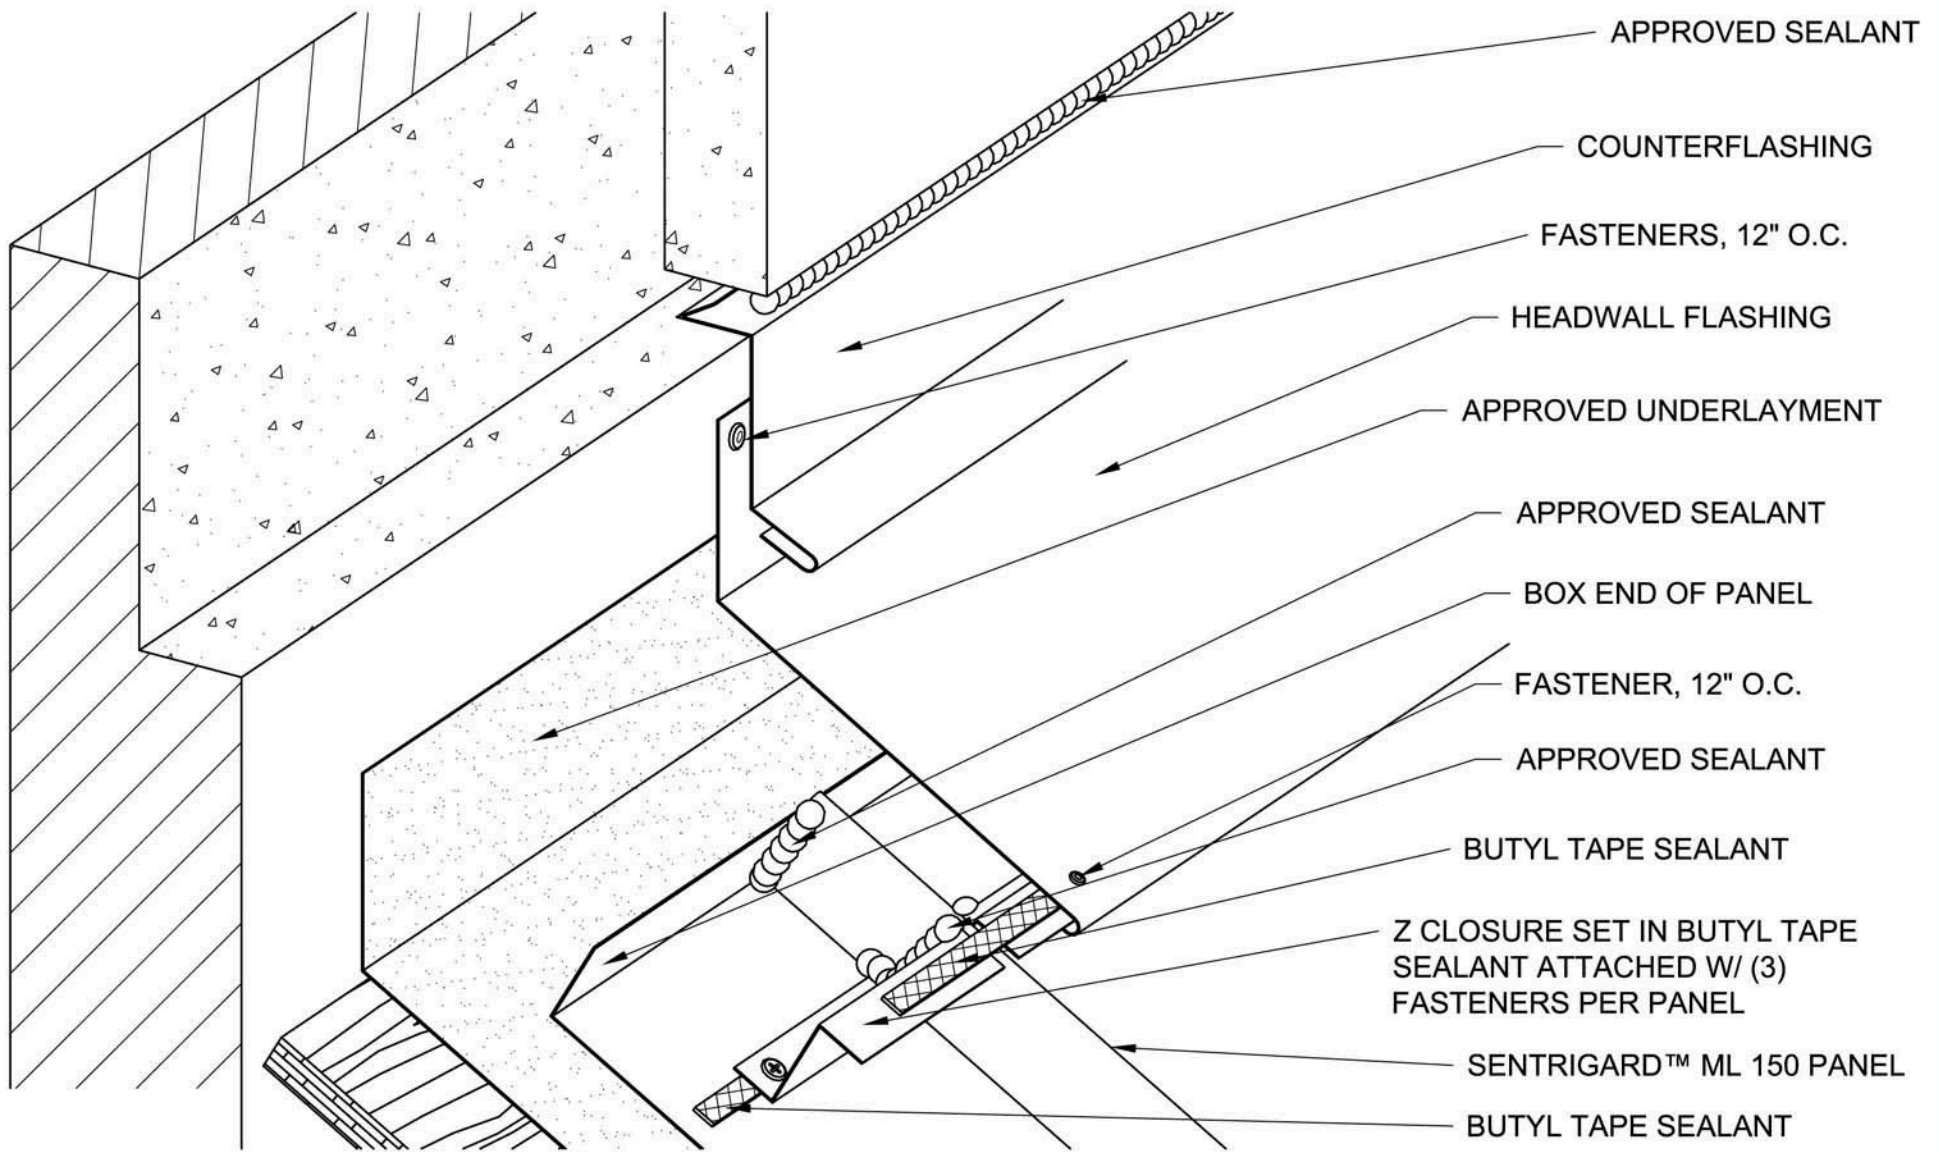

Project:

Contractor:

Designer:

Date:

Scale:
N/A

THIS DRAWING IS THE PROPERTY OF SENTRIGARD, INC. THE USE OF THIS DRAWING WITHOUT THE EXPRESS PERMISSION OF SENTRIGARD IS PROHIBITED.

RAM Fabrication

201 Red Oaks Way

Ridgeland, SC 29936

tel: 843-208-2433 • fax: 843-208-2430

SENTRIGARD ML 150 HW-2