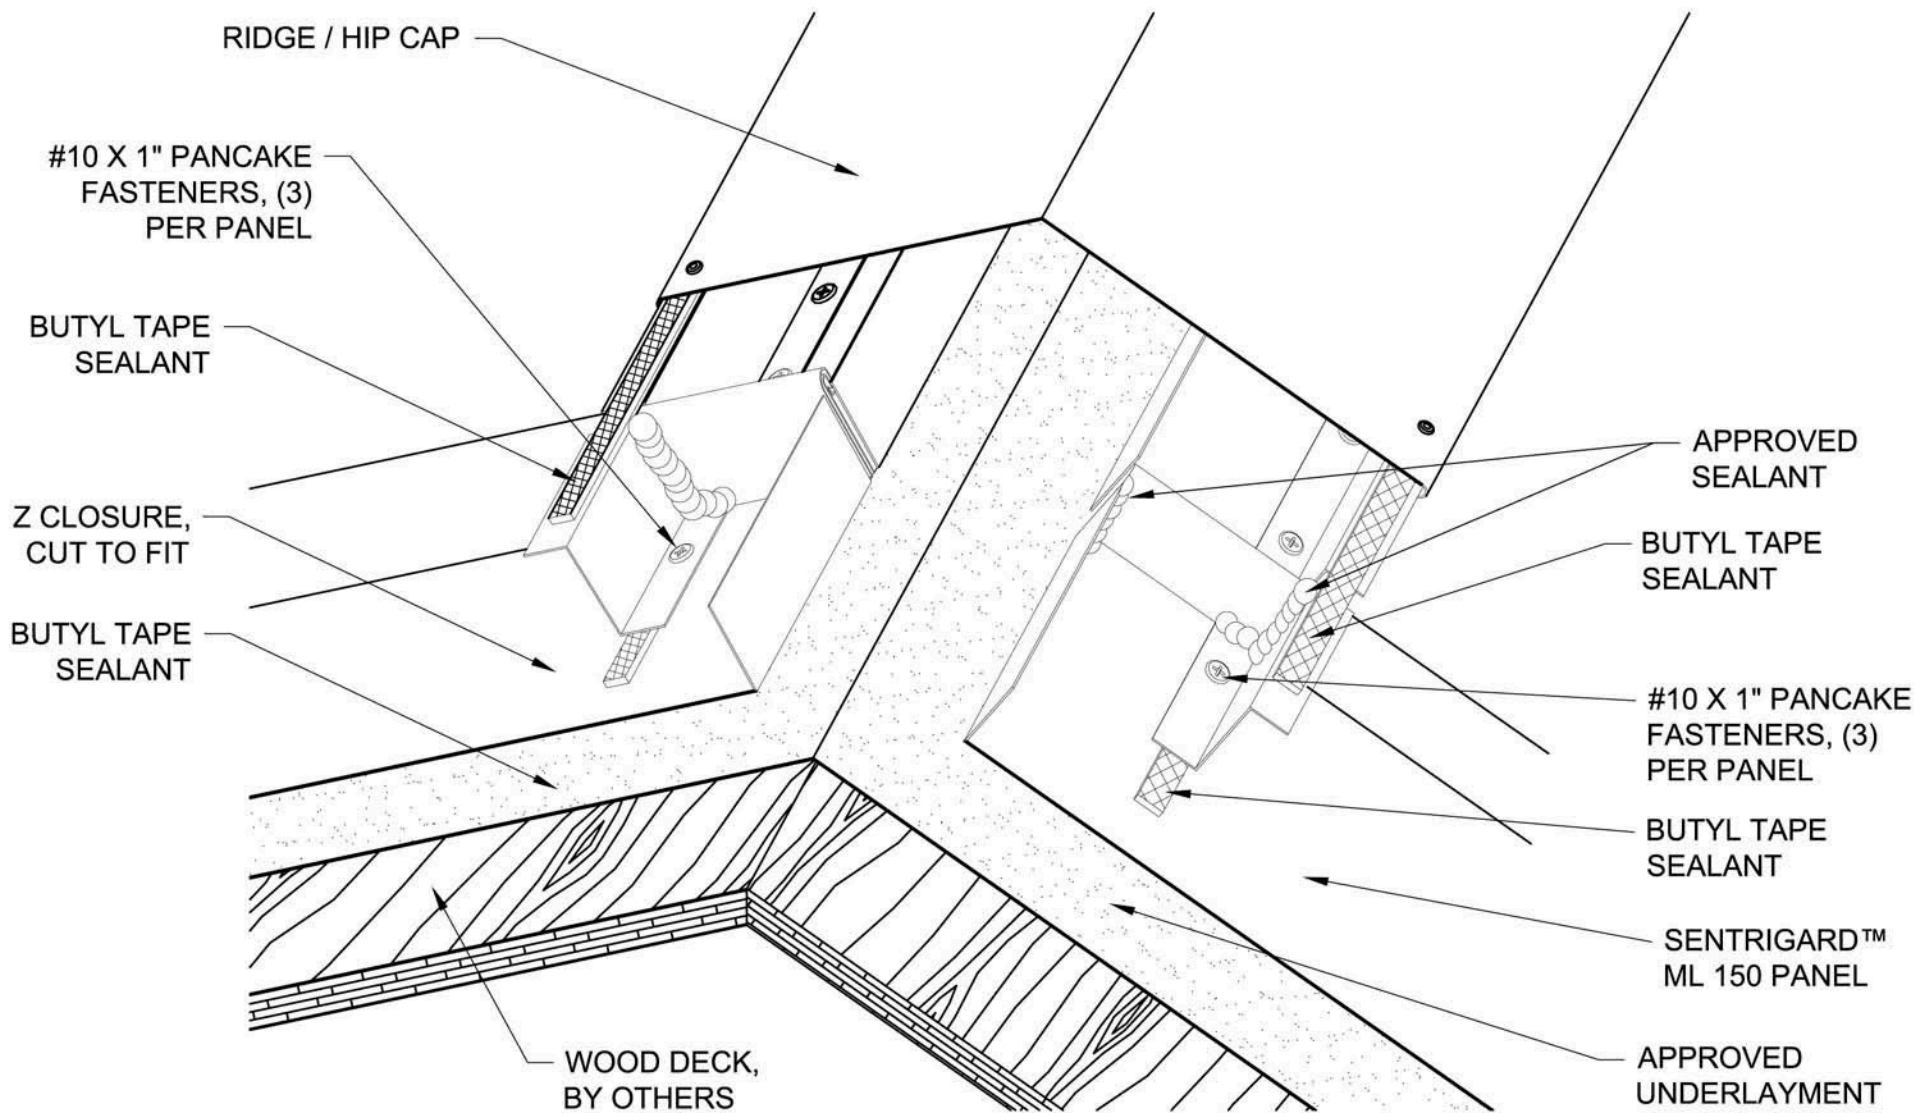

RAM

FABRICATION

SENTRIGARD ML 150

RAM Fabrication

201 Red Oaks Way
Ridgeland, SC 29936

tel: 843-208-2433 • fax: 843-208-2430

Project:

Contractor: