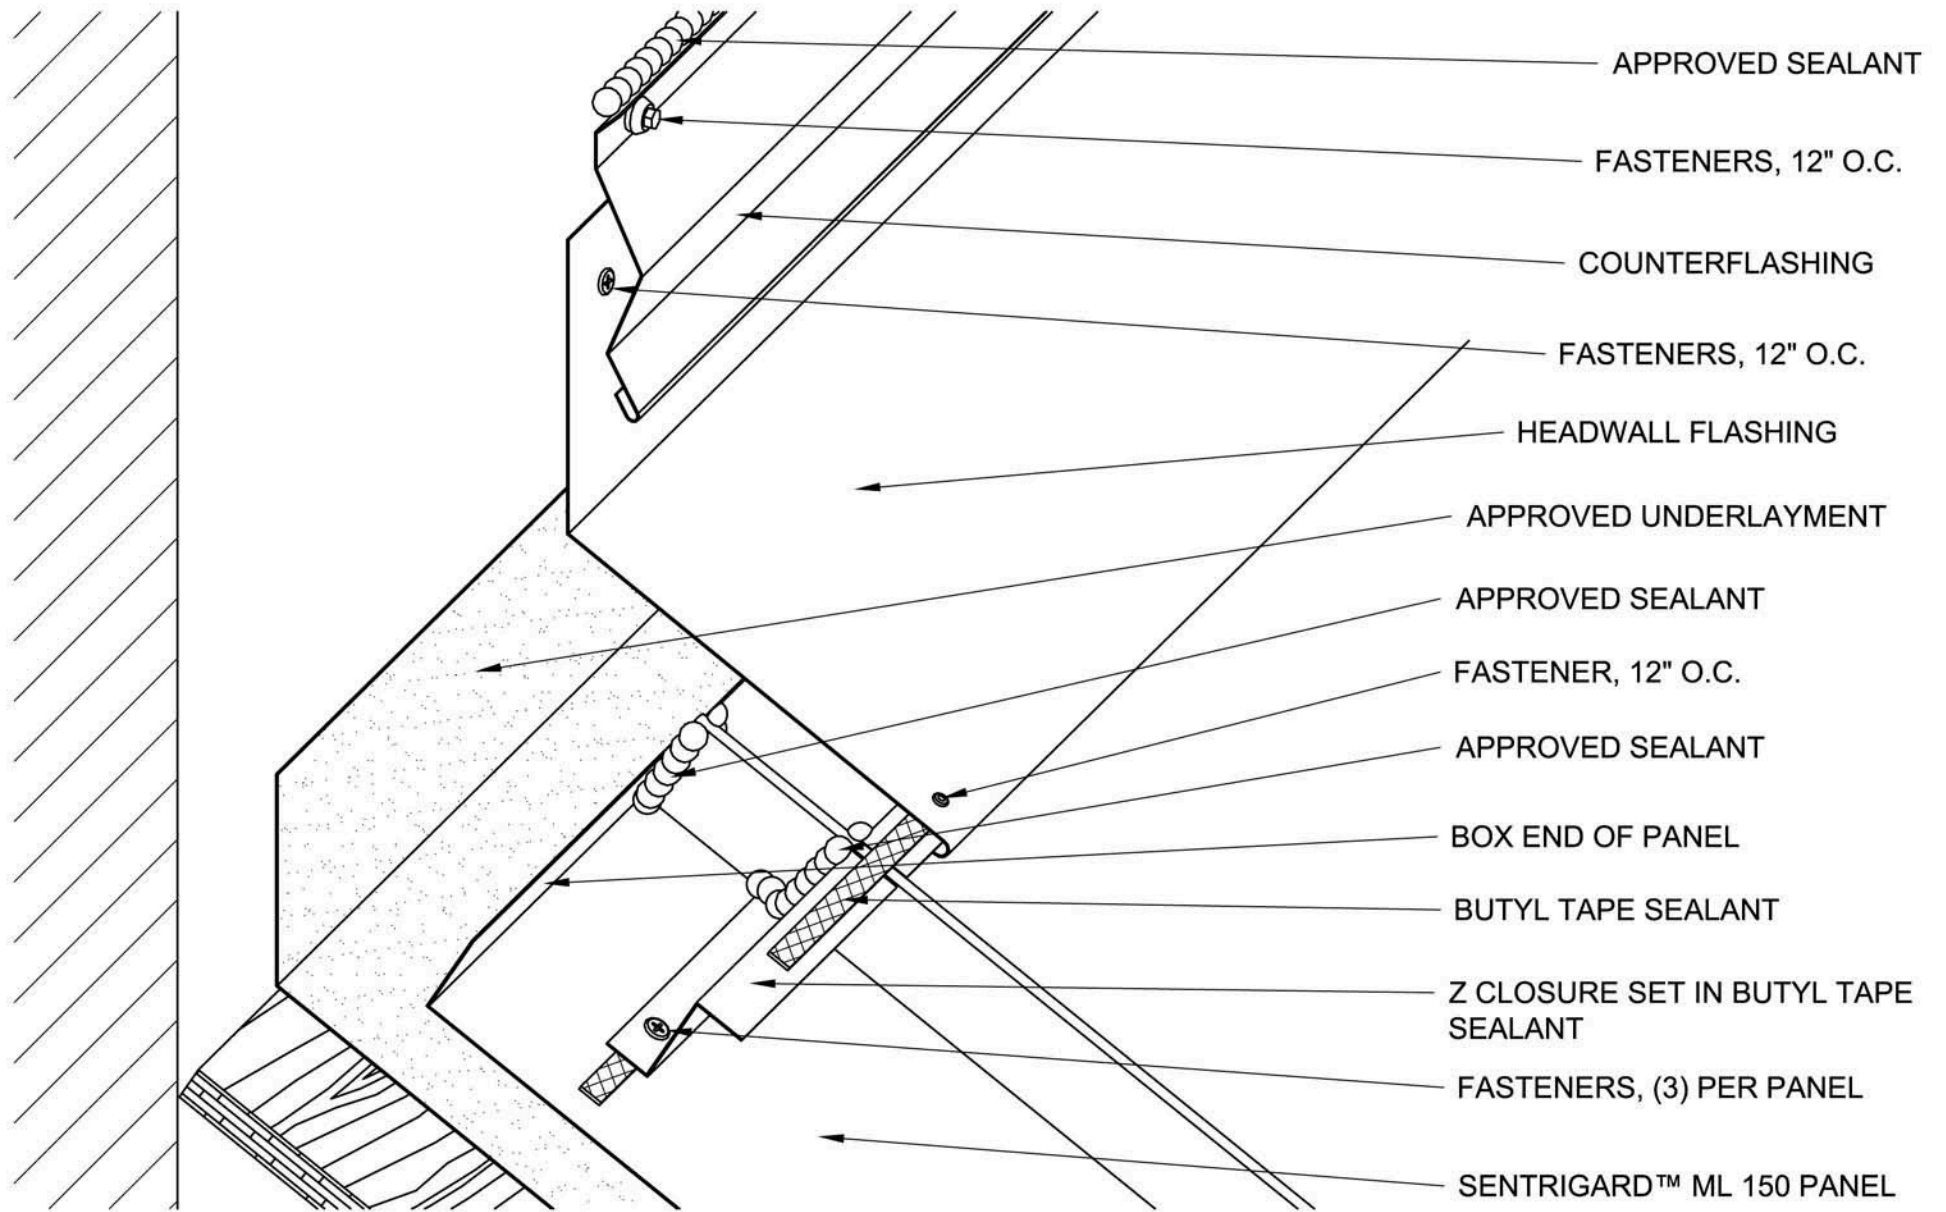

Project:

Contractor:

Designer:

Date:

Scale:
N/A

THIS DRAWING IS THE PROPERTY OF SENTRIGARD, INC. THE USE OF THIS DRAWING WITHOUT THE EXPRESS PERMISSION OF SENTRIGARD IS PROHIBITED.

RAM Fabrication

201 Red Oaks Way
Ridgeland, SC 29936

tel: 843-208-2433 • fax: 843-208-2430

SENTRIGARD ML 150 HW-1