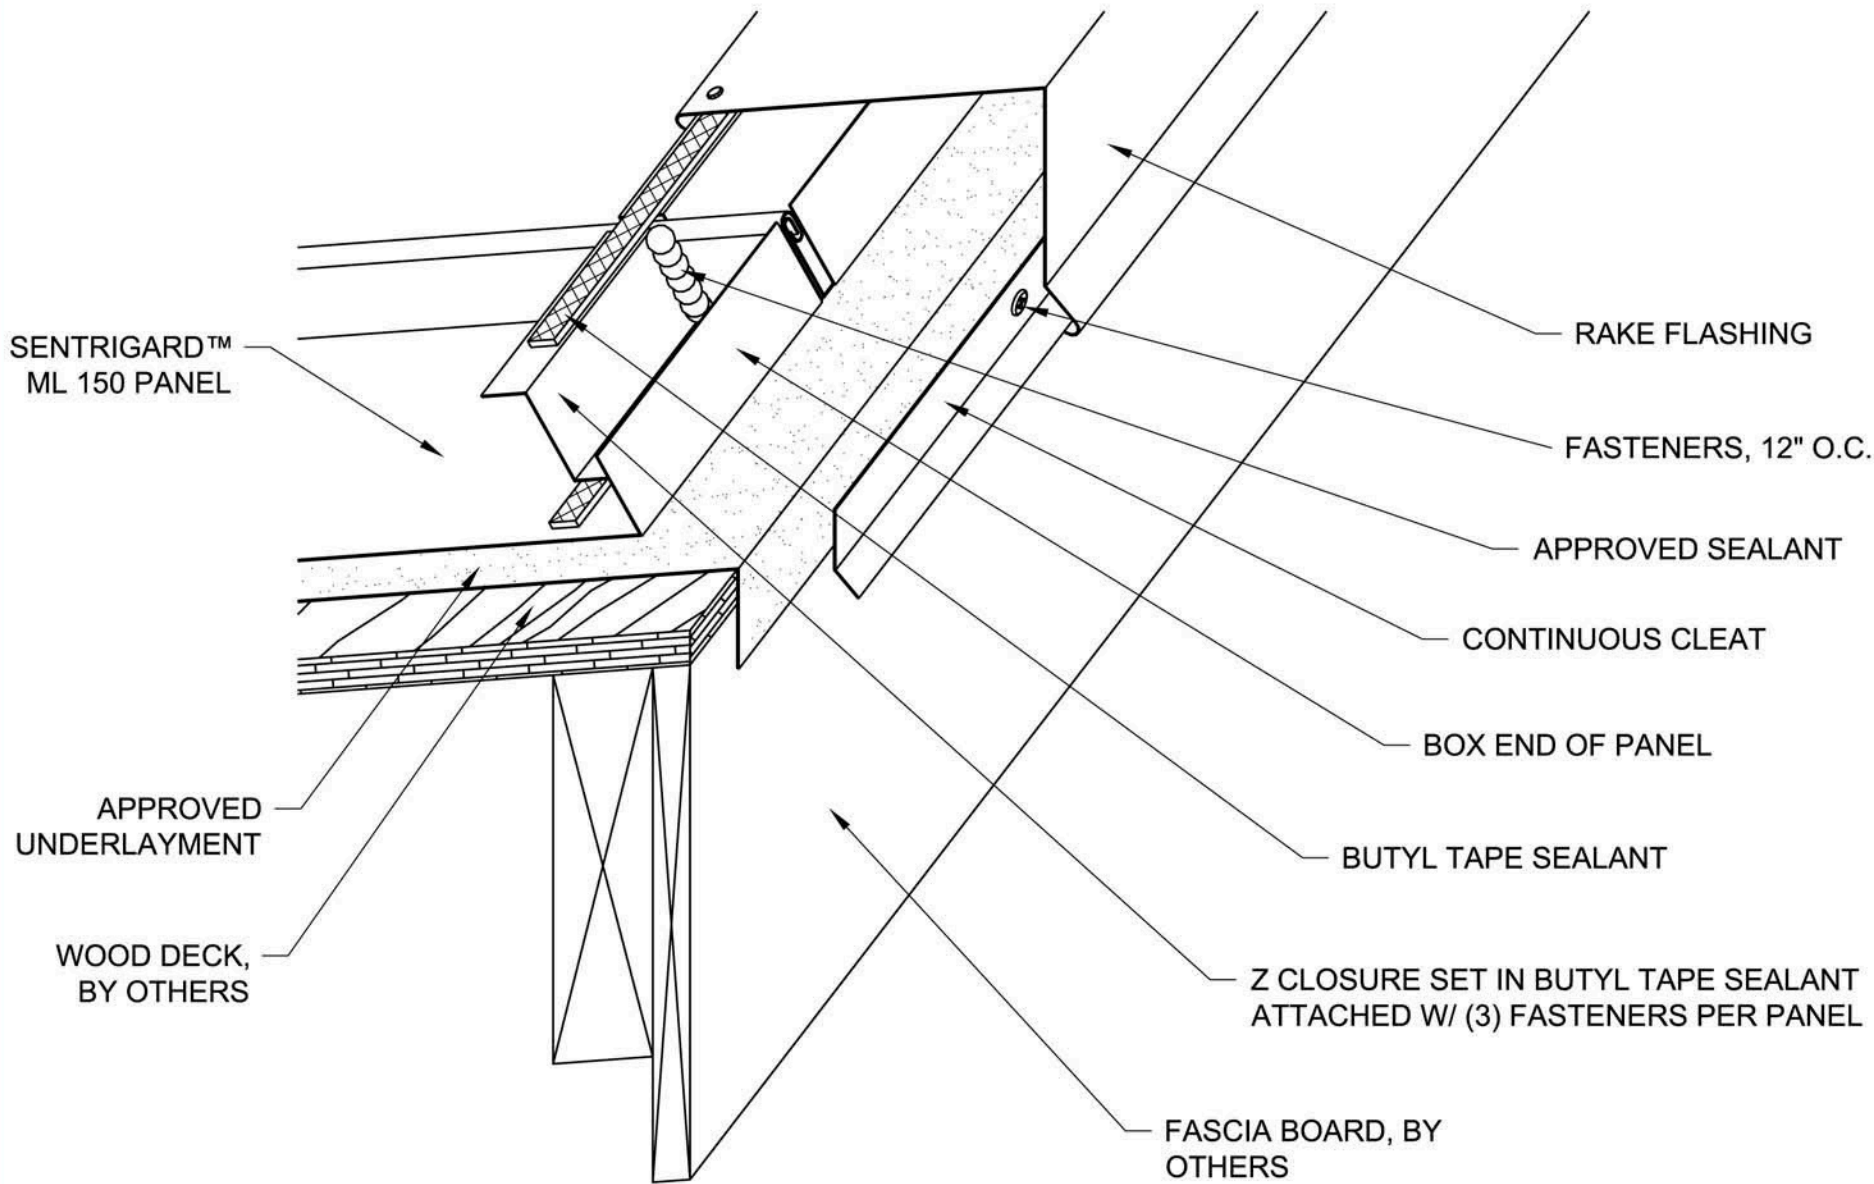

Project:
Contractor:
Designer:

Date:
Scale: N/A

THIS DRAWING IS THE PROPERTY OF SENTRIGARD, INC. THE USE OF THIS DRAWING WITHOUT THE EXPRESS PERMISSION OF SENTRIGARD IS PROHIBITED.

RAM Fabrication
201 Red Oaks Way
Ridgeland, SC 29936
tel: 843-208-2433 • fax: 843-208-2430

SENRIGARD ML 150 PK-2