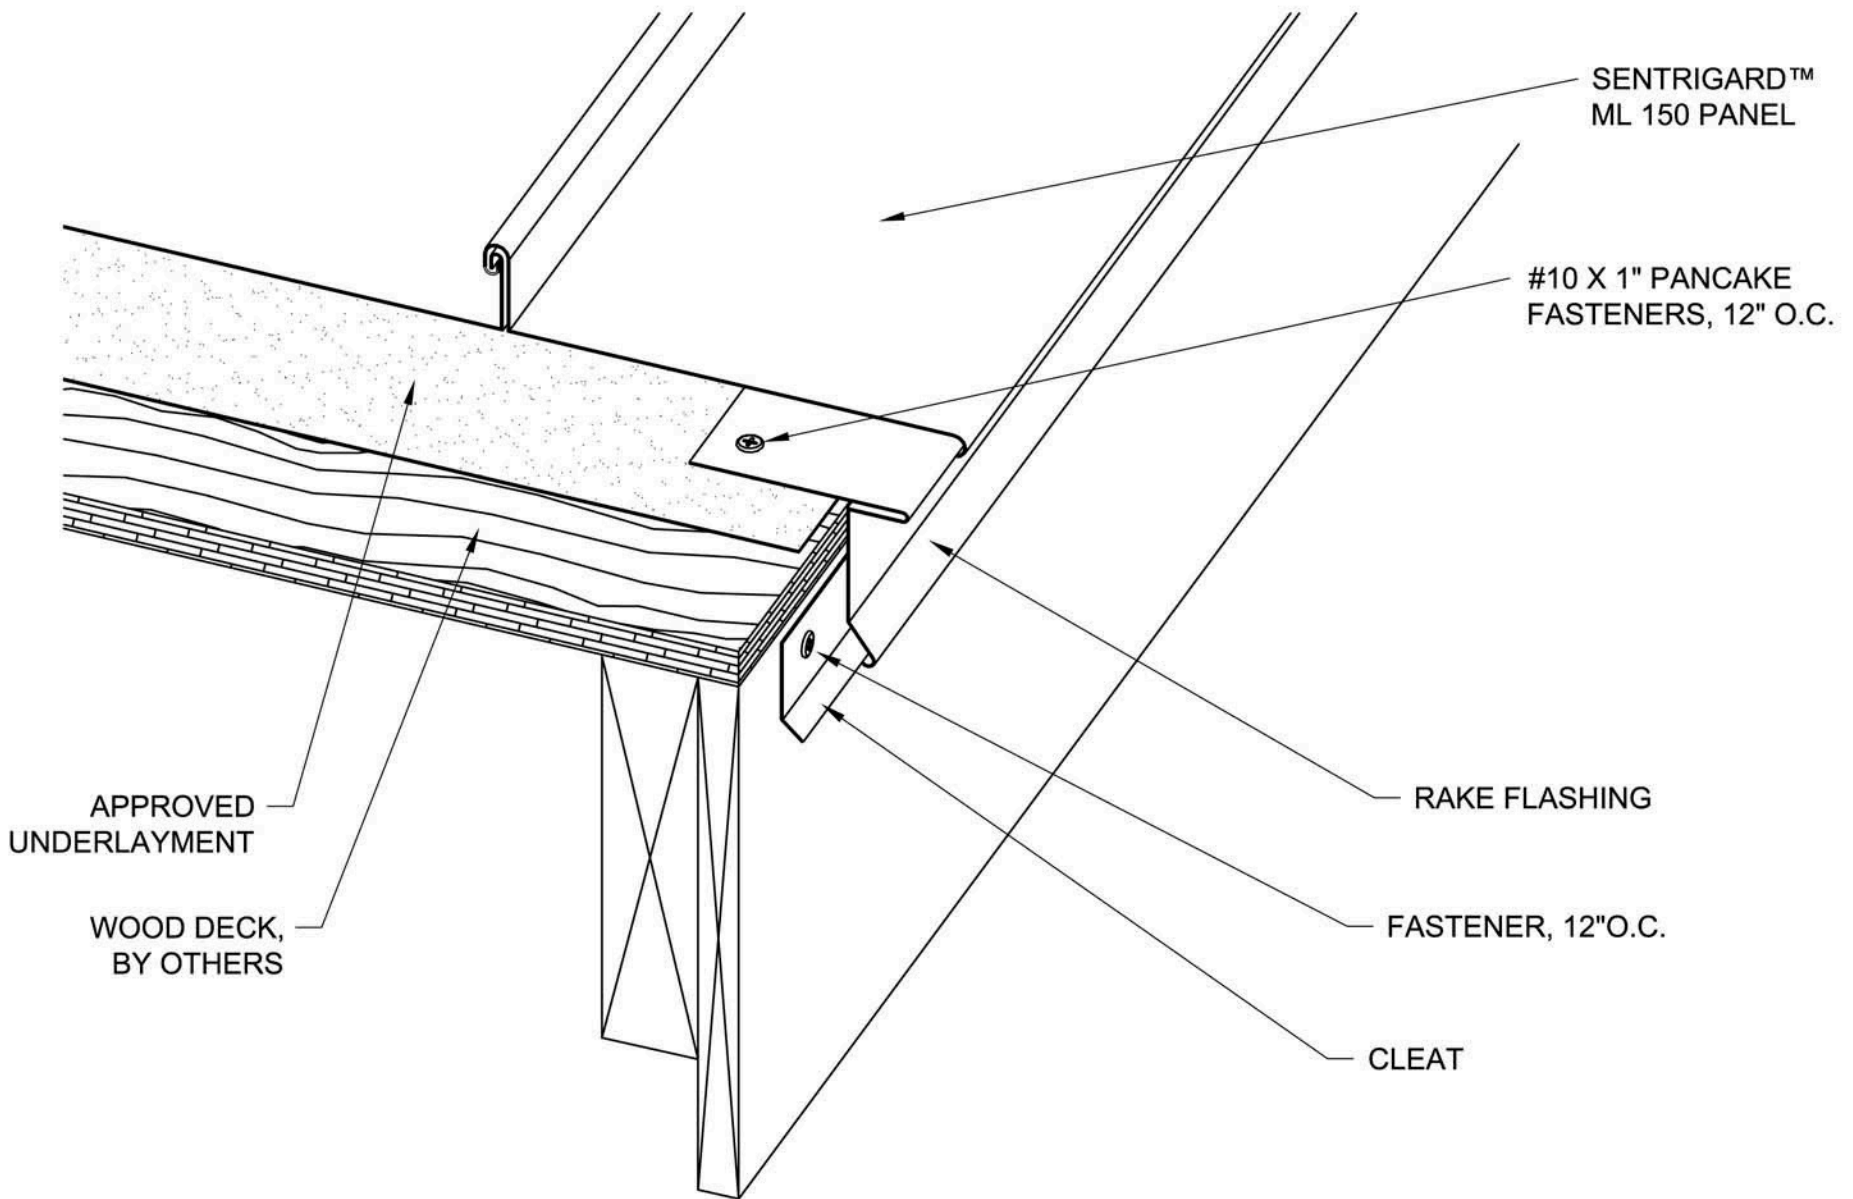

Project:	
Contractor:	
Designer:	Date:
	Scale: N/A

THIS DRAWING IS THE PROPERTY OF SENTRIGARD, INC. THE USE OF THIS DRAWING WITHOUT THE EXPRESS PERMISSION OF SENTRIGARD IS PROHIBITED.

RAM Fabrication
201 Red Oaks Way
Ridgeland, SC 29936
tel: 843-208-2433 • fax: 843-208-2430

SENTRIGARD ML 150 RK-3