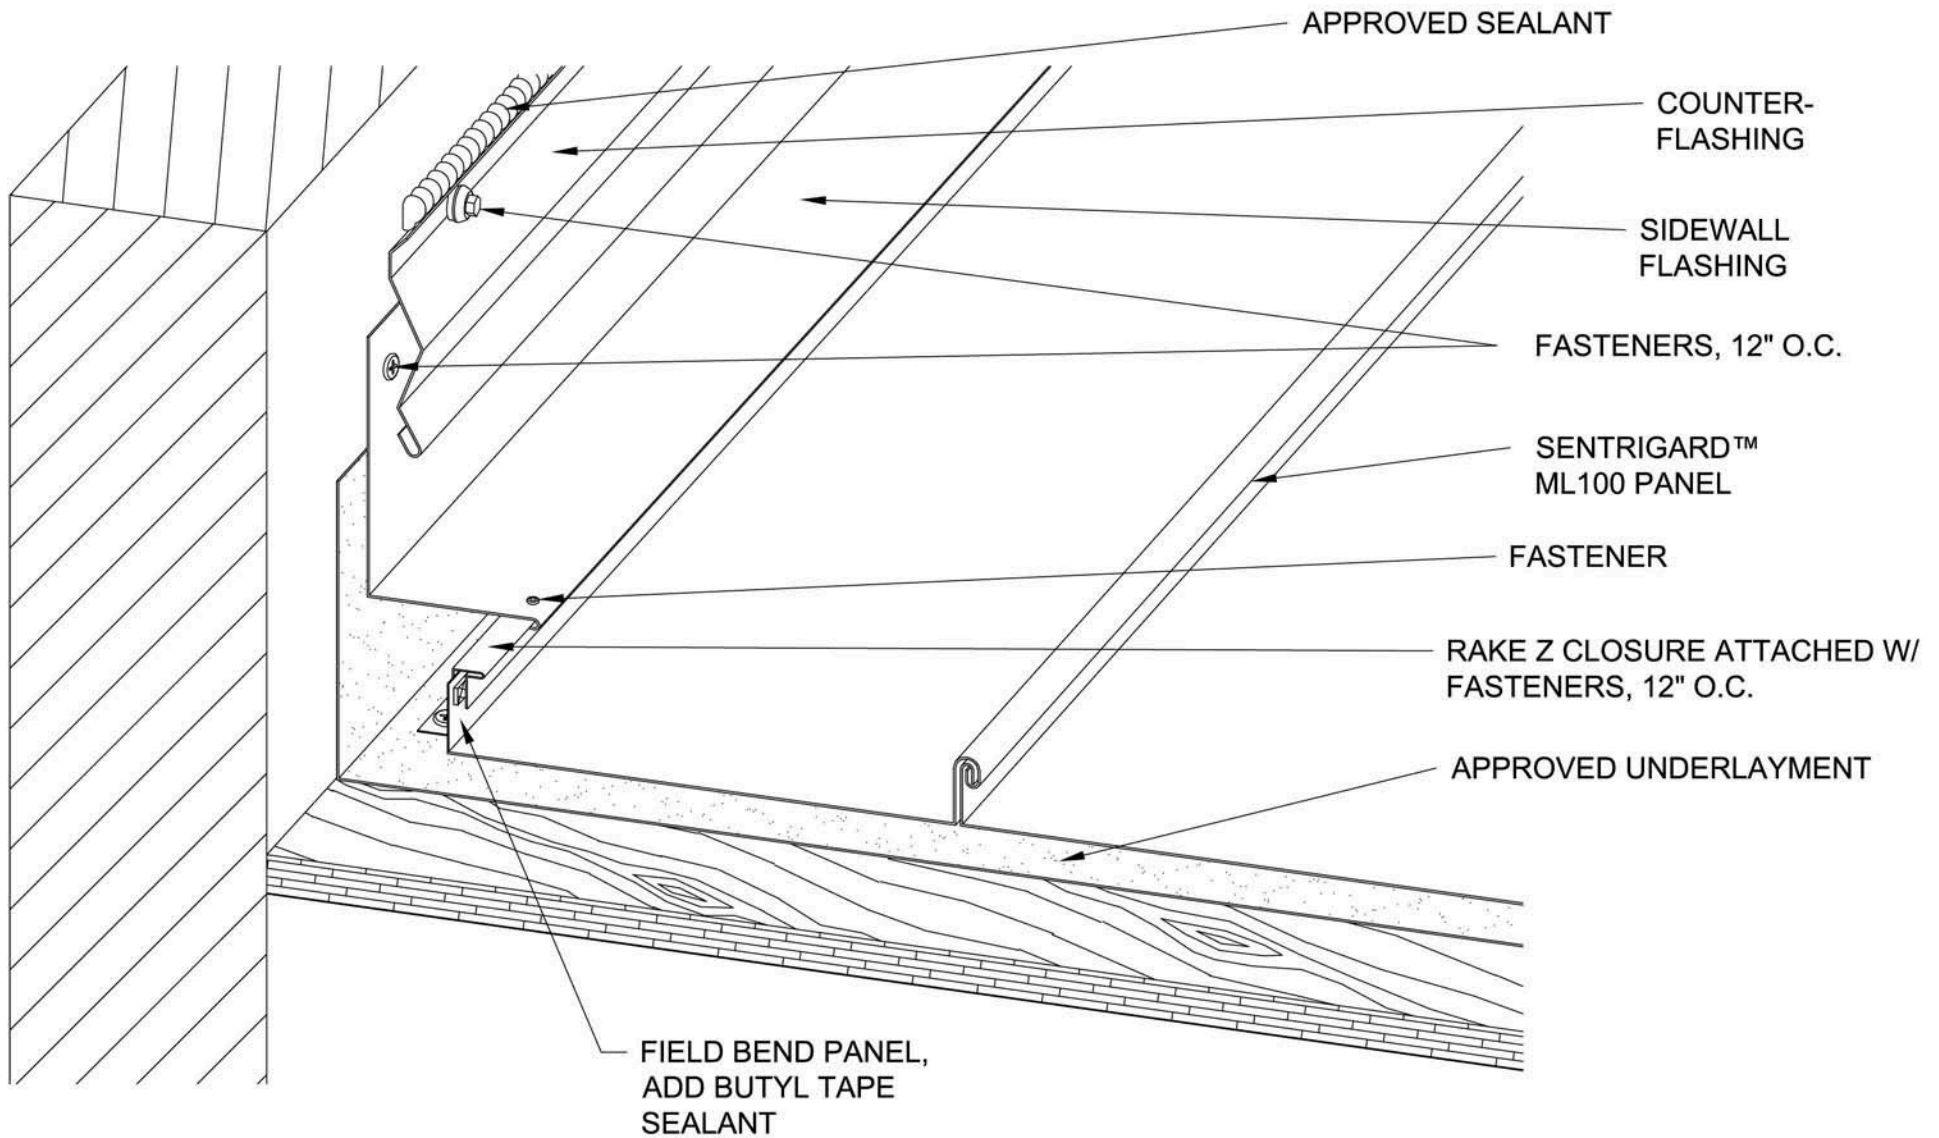

Project:

Contractor:

Designer:

Date:

Scale:
N/A

THIS DRAWING IS THE PROPERTY OF SENTRIGARD, INC. THE USE OF THIS DRAWING WITHOUT THE EXPRESS PERMISSION OF SENTRIGARD IS PROHIBITED.

RAM Fabrication

201 Red Oaks Way
Ridgeland, SC 29936

tel: 843-208-2433 • fax: 843-208-2430

SENTRIGARD ML 100 SW-1