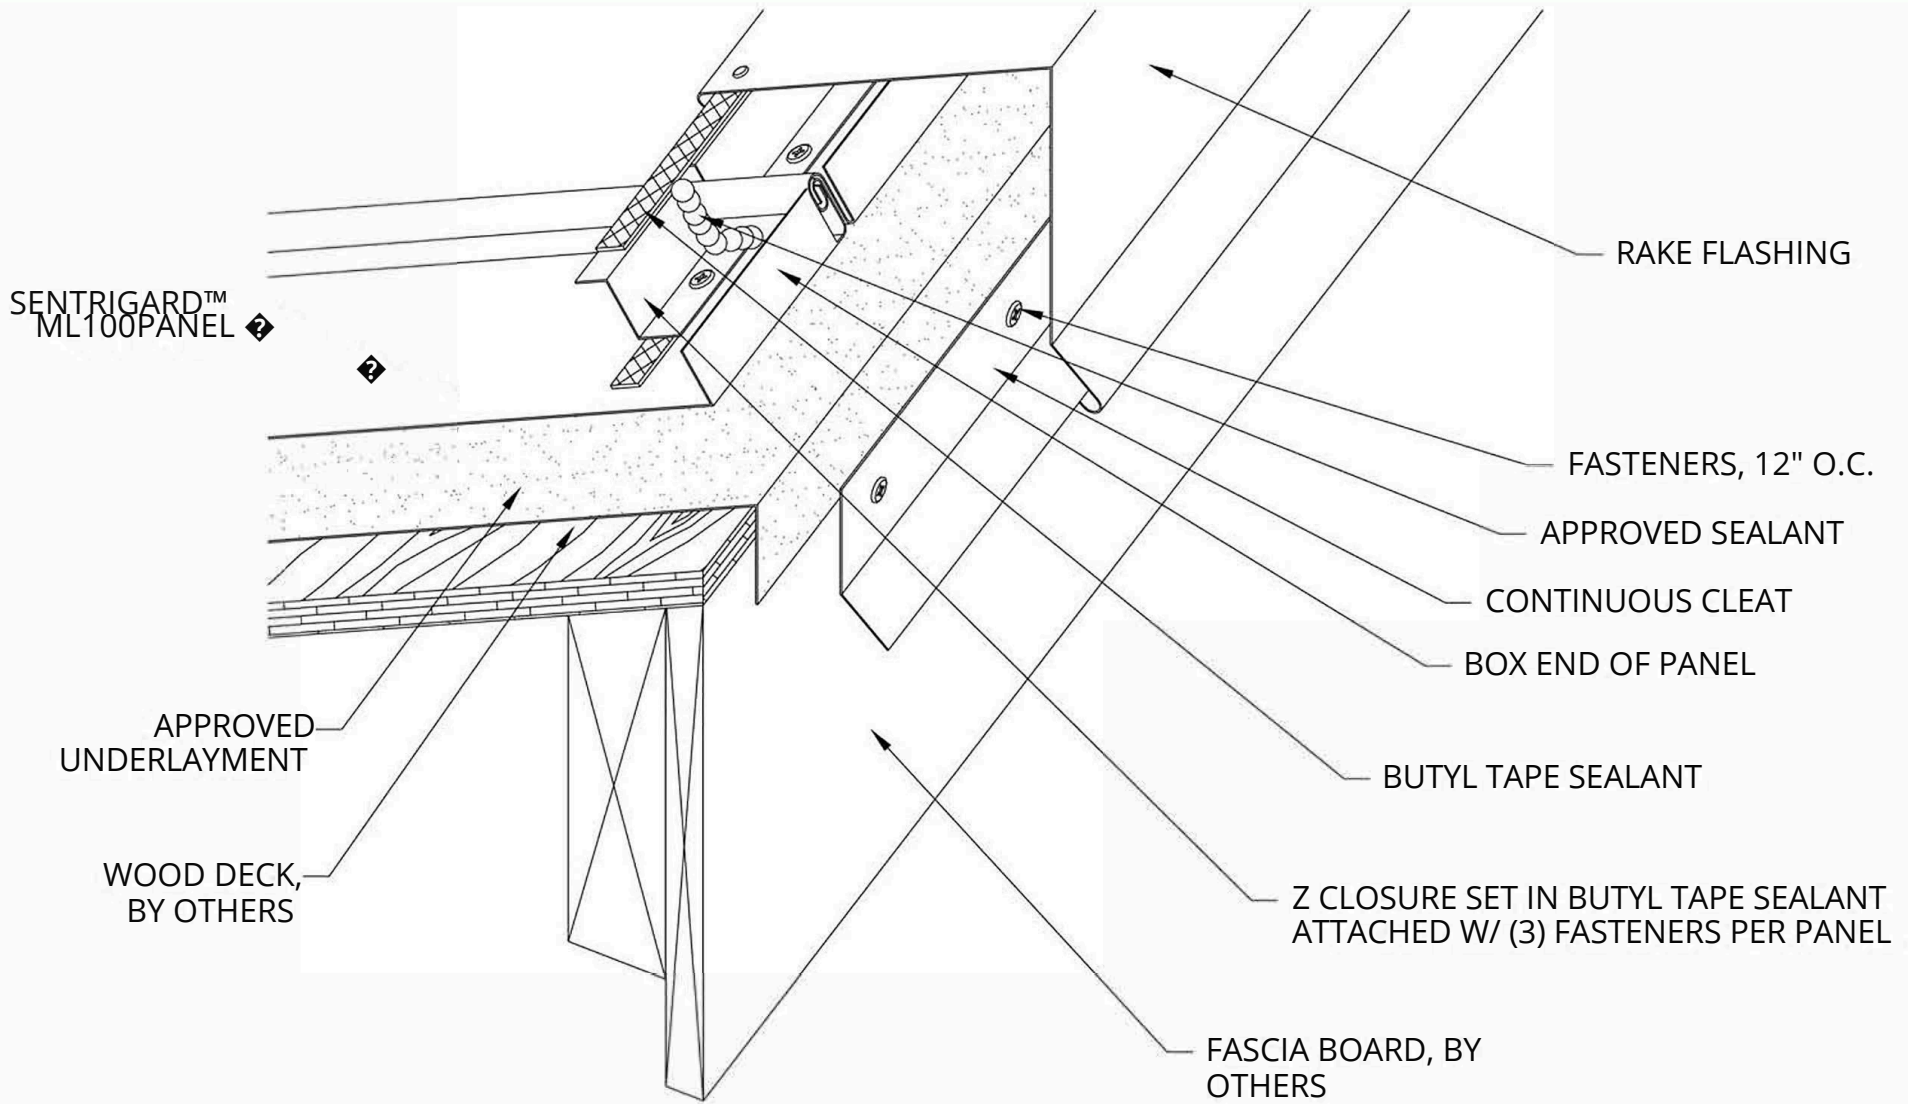

Project:		
Contractor:		
Designer:	Date:	Scale:
		N/A

THIS DRAWING IS THE PROPERTY OF SENTRIGARD, INC. THE USE OF THIS DRAWING WITHOUT THE EXPRESS PERMISSION OF SENTRIGARD IS PROHIBITED.

RAM Fabrication
201 Red Oaks Way
Ridgeland, SC 29936
tel: 843-208-2433 • fax: 843-208-2430

SENRIGARD ML 100 PK-2