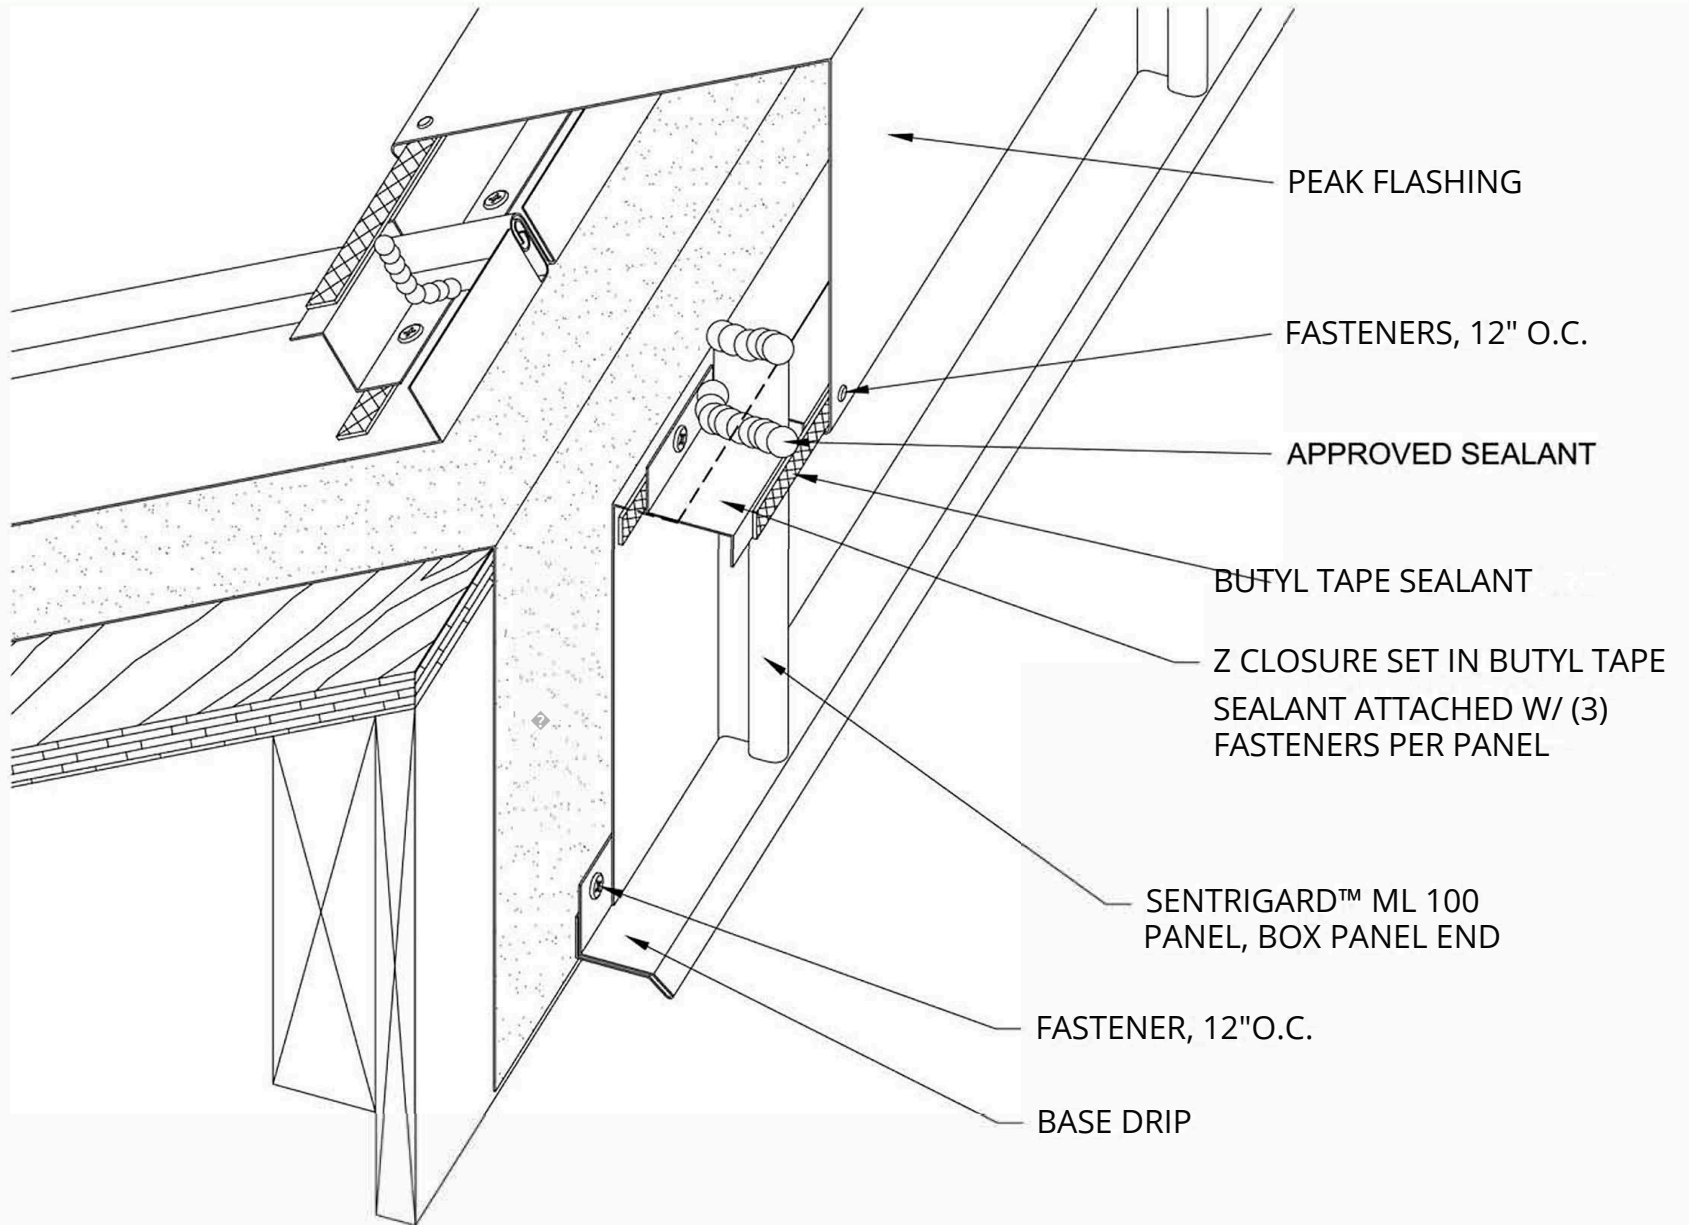

Project:		
Contractor:		
Designer:	Date:	Scale:
		N/A

THIS DRAWING IS THE PROPERTY OF SENTRIGARD, INC. THE USE OF THIS DRAWING WITHOUT THE EXPRESS PERMISSION OF SENTRIGARD IS PROHIBITED.

RAM Fabrication
201 Red Oaks Way
Ridgeland, SC 29936
tel: 843-208-2433 • fax: 843-208-2430

SENRIGARD ML 100 PK-1