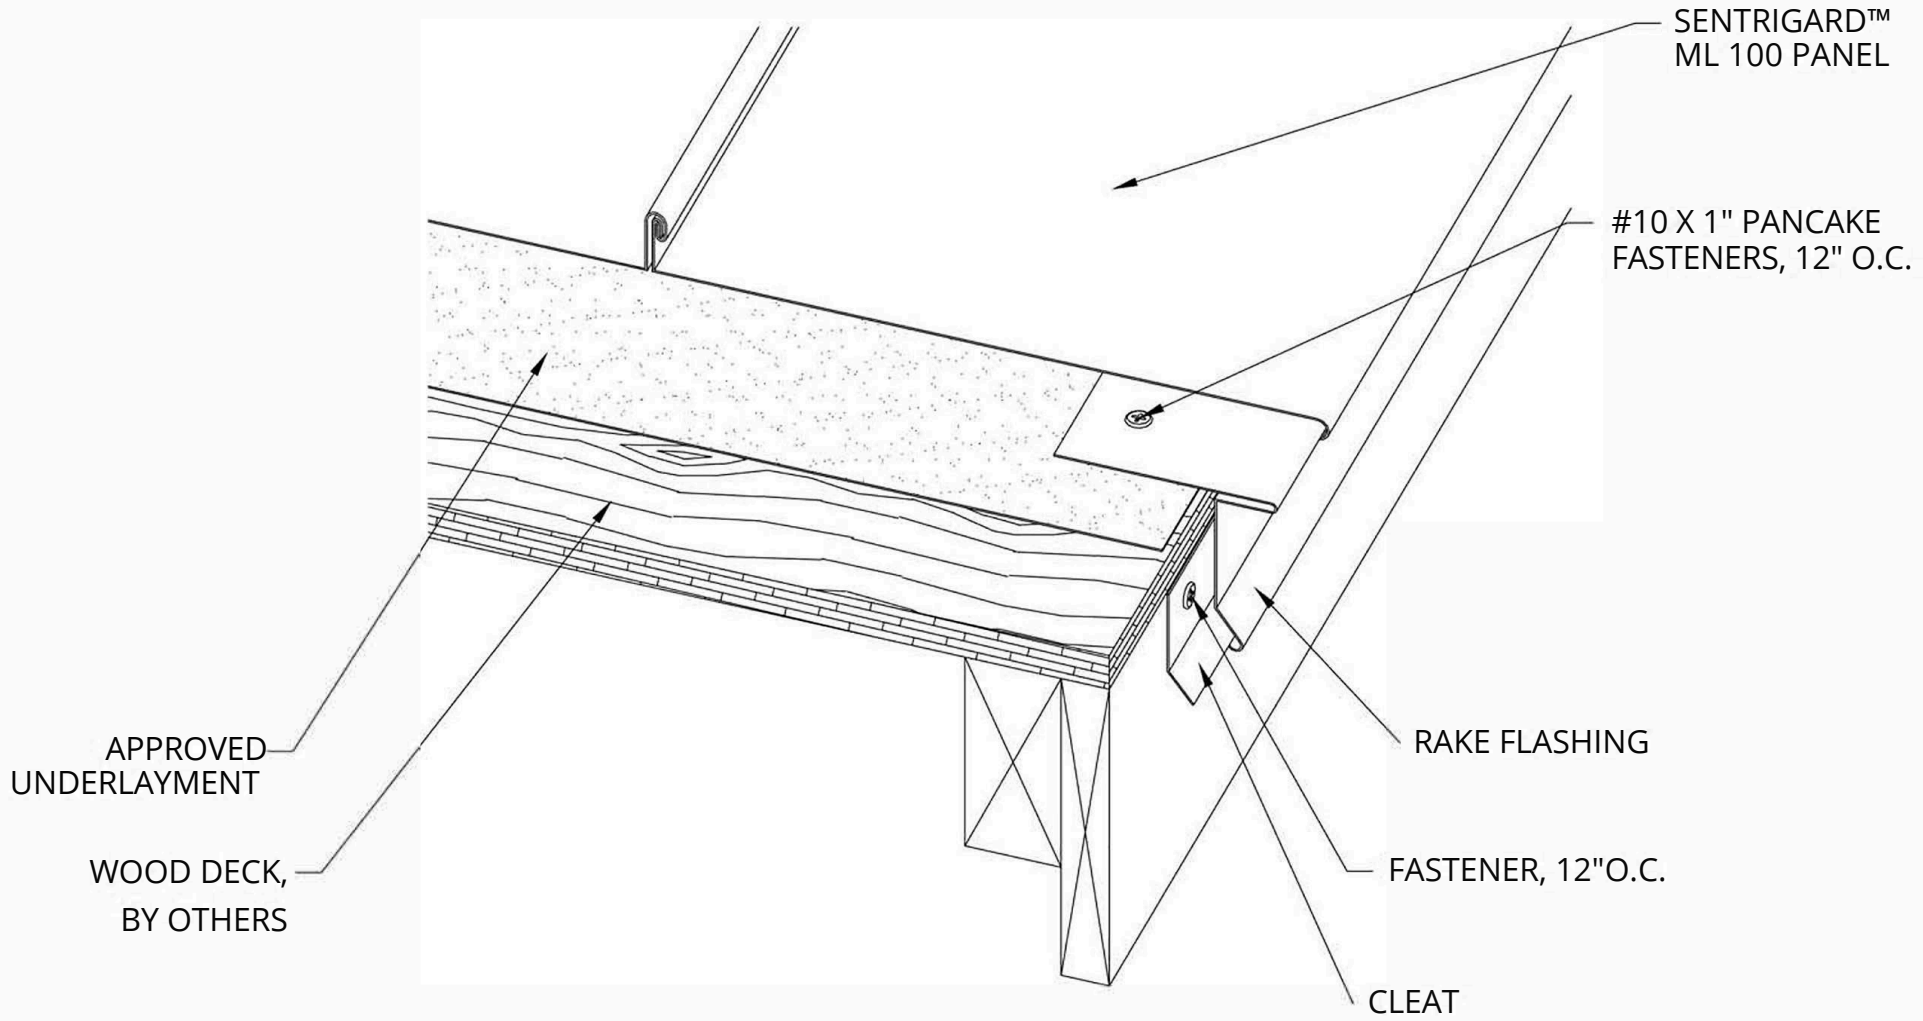

Project:		
Contractor:		
Designer:	Date:	Scale: N/A

THIS DRAWING IS THE
PROPERTY OF SENTRIGARD,
INC. THE USE OF THIS
DRAWING WITHOUT THE
EXPRESS PERMISSION OF
SENRIGARD IS PROHIBITED.

RAM Fabrication
201 Red Oaks Way
Ridgeland, SC 29936
tel: 843-208-2433 • fax: 843-208-2430

SENTRIGARD ML 100 RK-3