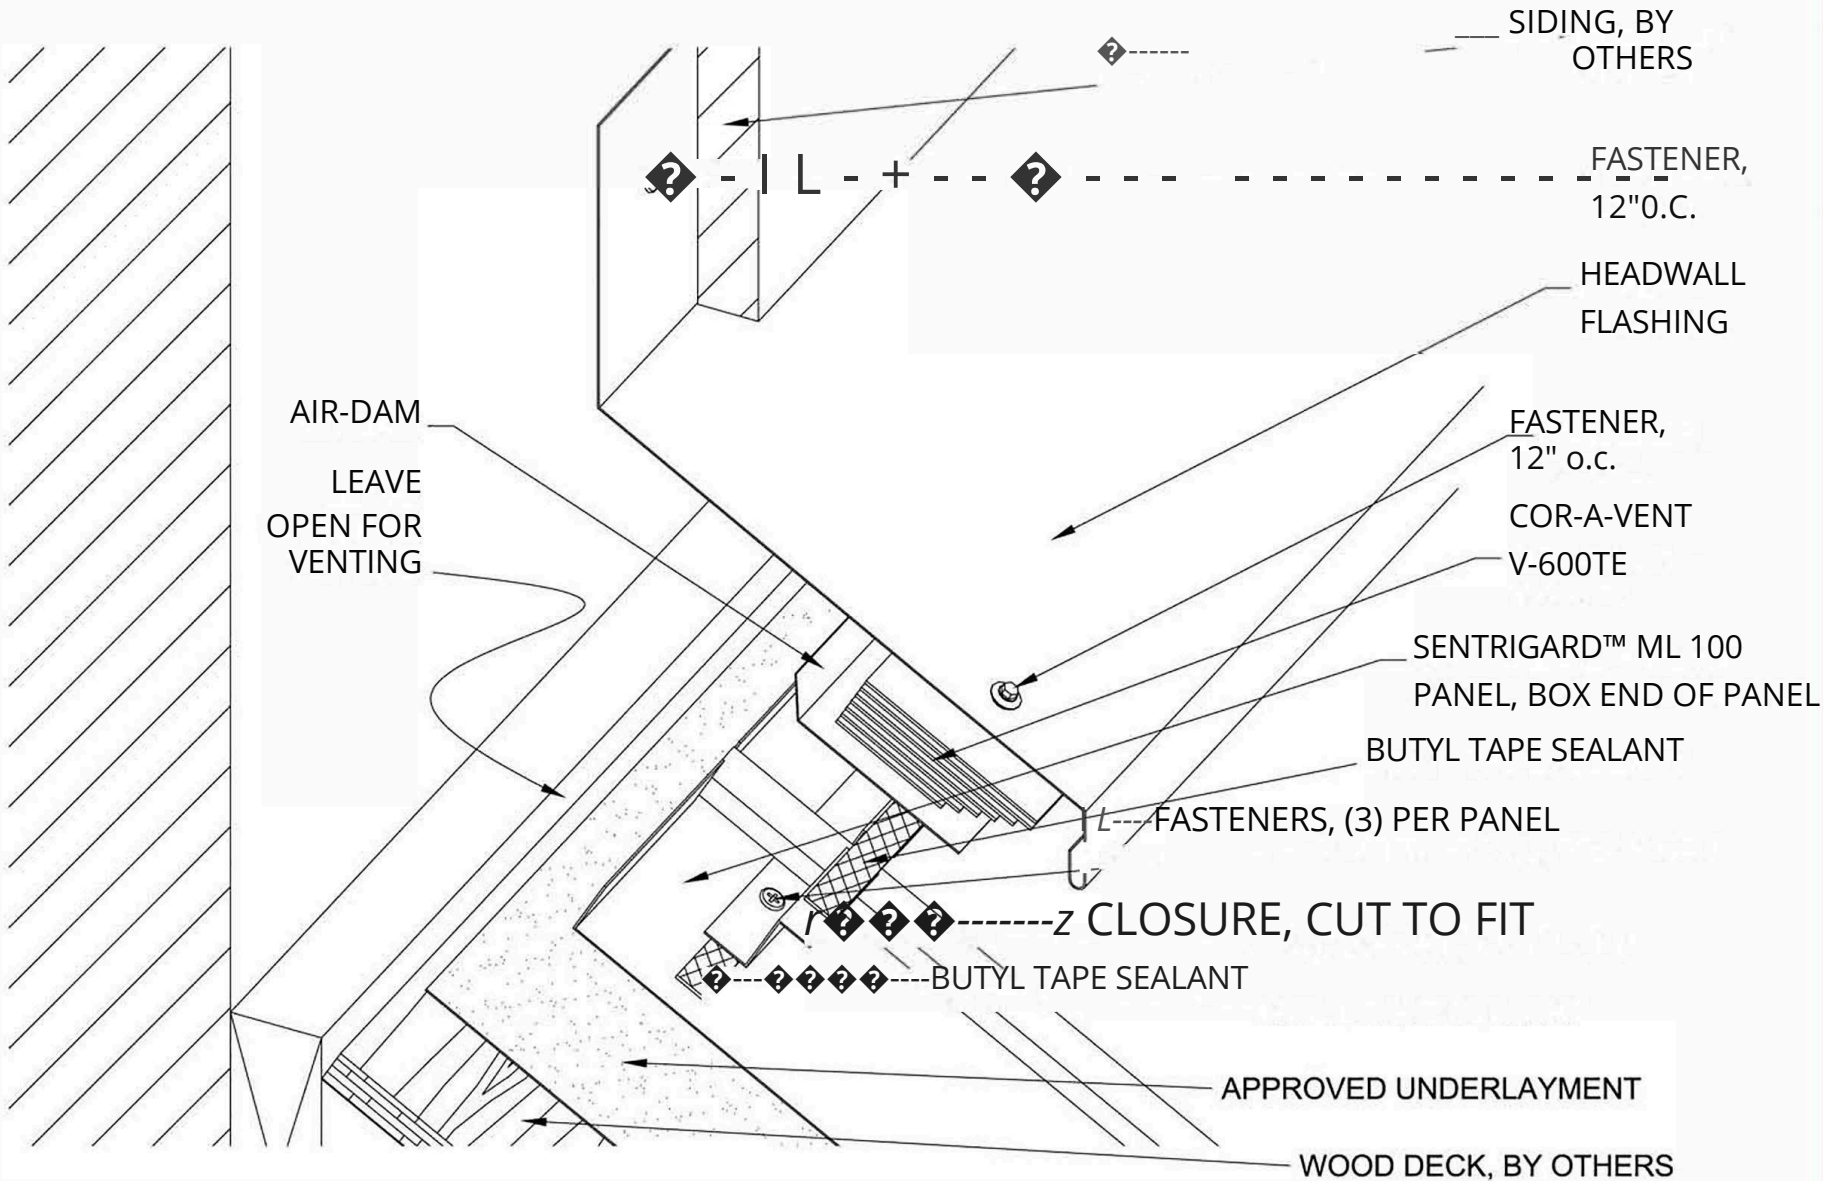

Project:		
Contractor:		
Designer:	Date:	Scale: N/A

THIS DRAWING IS THE PROPERTY OF SENTRIGARD, INC. THE USE OF THIS DRAWING WITHOUT THE EXPRESS PERMISSION OF SENTRIGARD IS PROHIBITED.

RAM Fabrication
201 Red Oaks Way
Ridgeland, SC 29936
tel: 843-208-2433 • fax: 843-208-2430

SENRIGARD ML 100 | **VH-1**