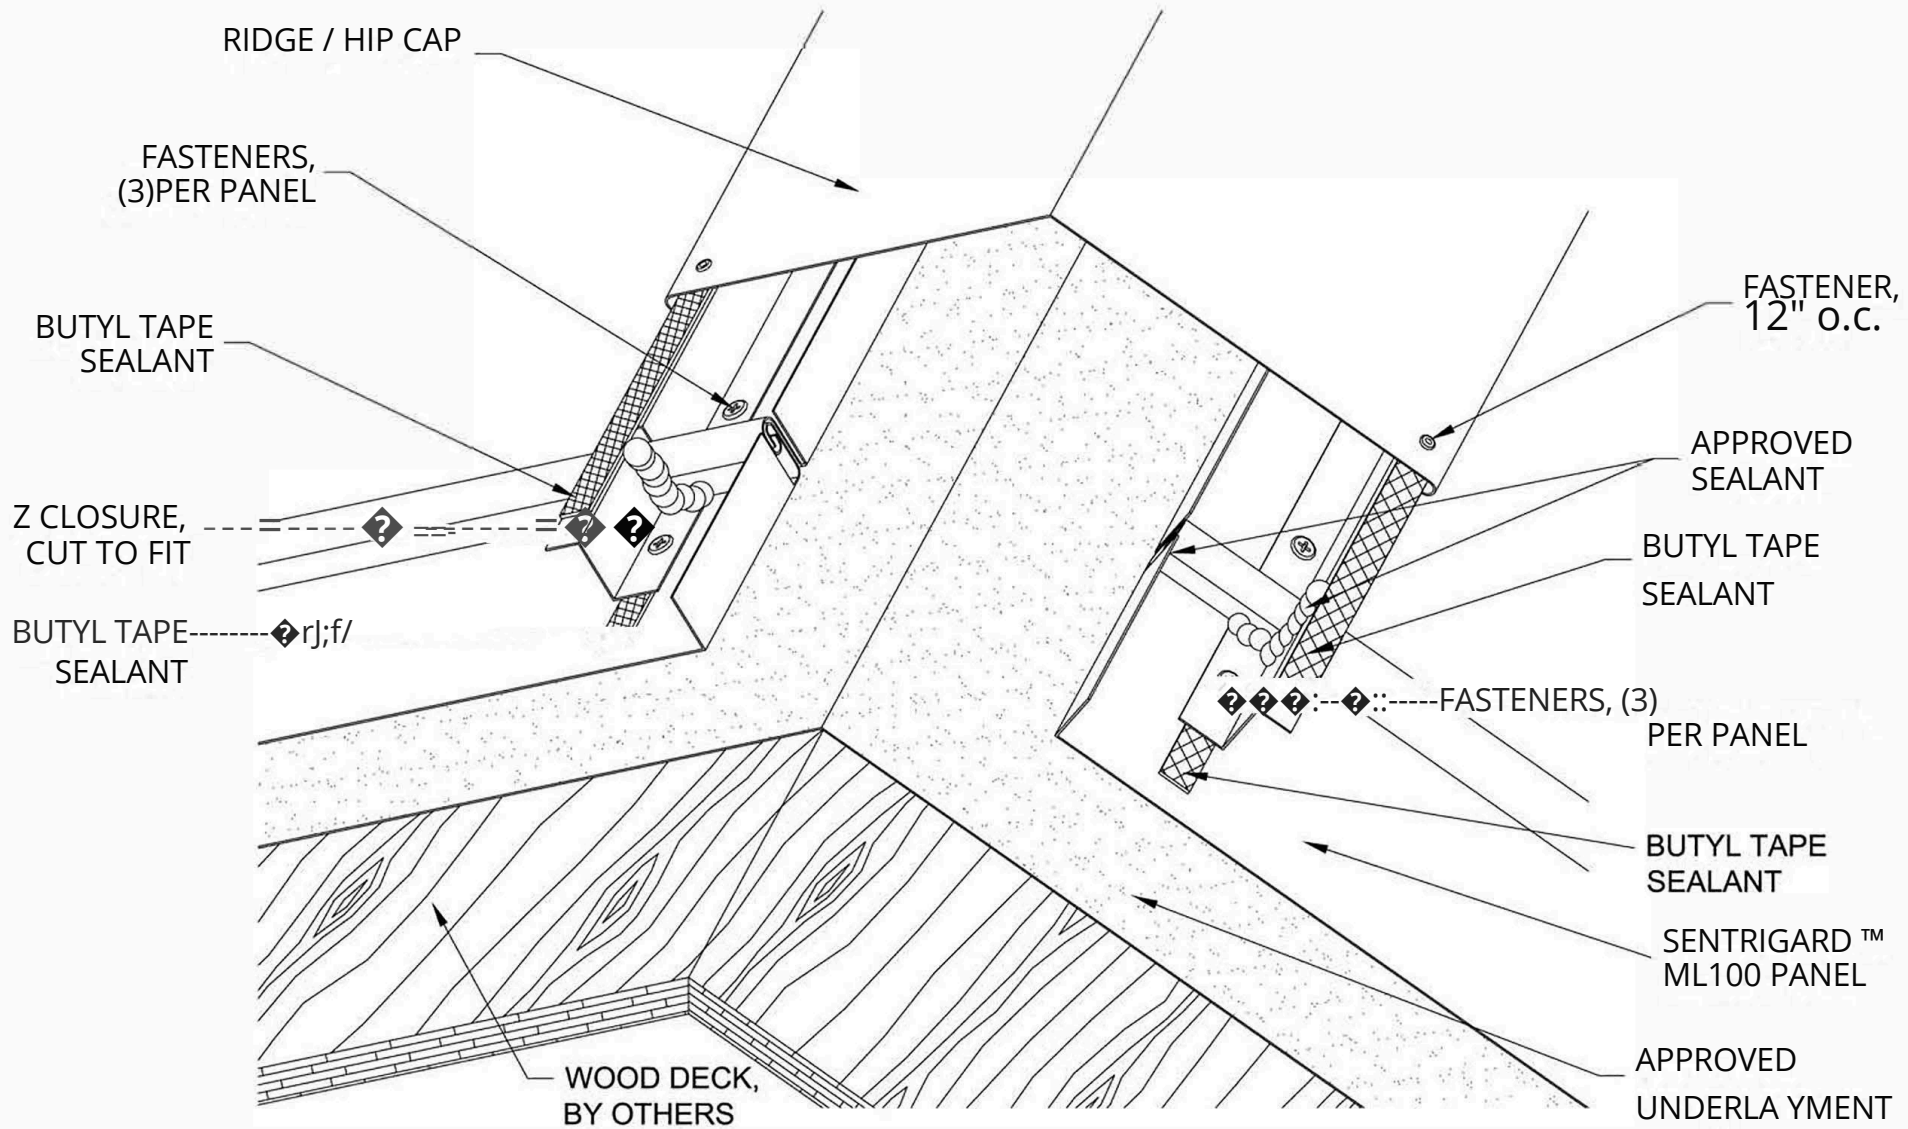

RAM

/// FABRICATION

SENTRIGARD ML 100

RAM Fabrication

201 Red Oaks Way
Ridgeland, SC 29936
tel: 843-208-2433 • fax: 843-208-2430

Project:	
Contractor:	
Designer:	Date:
	Scale: N/A

THIS DRAWING IS THE PROPERTY OF SENTRIGARD, INC. THE USE OF THIS DRAWING WITHOUT THE EXPRESS PERMISSION OF SENTRIGARD IS PROHIBITED.