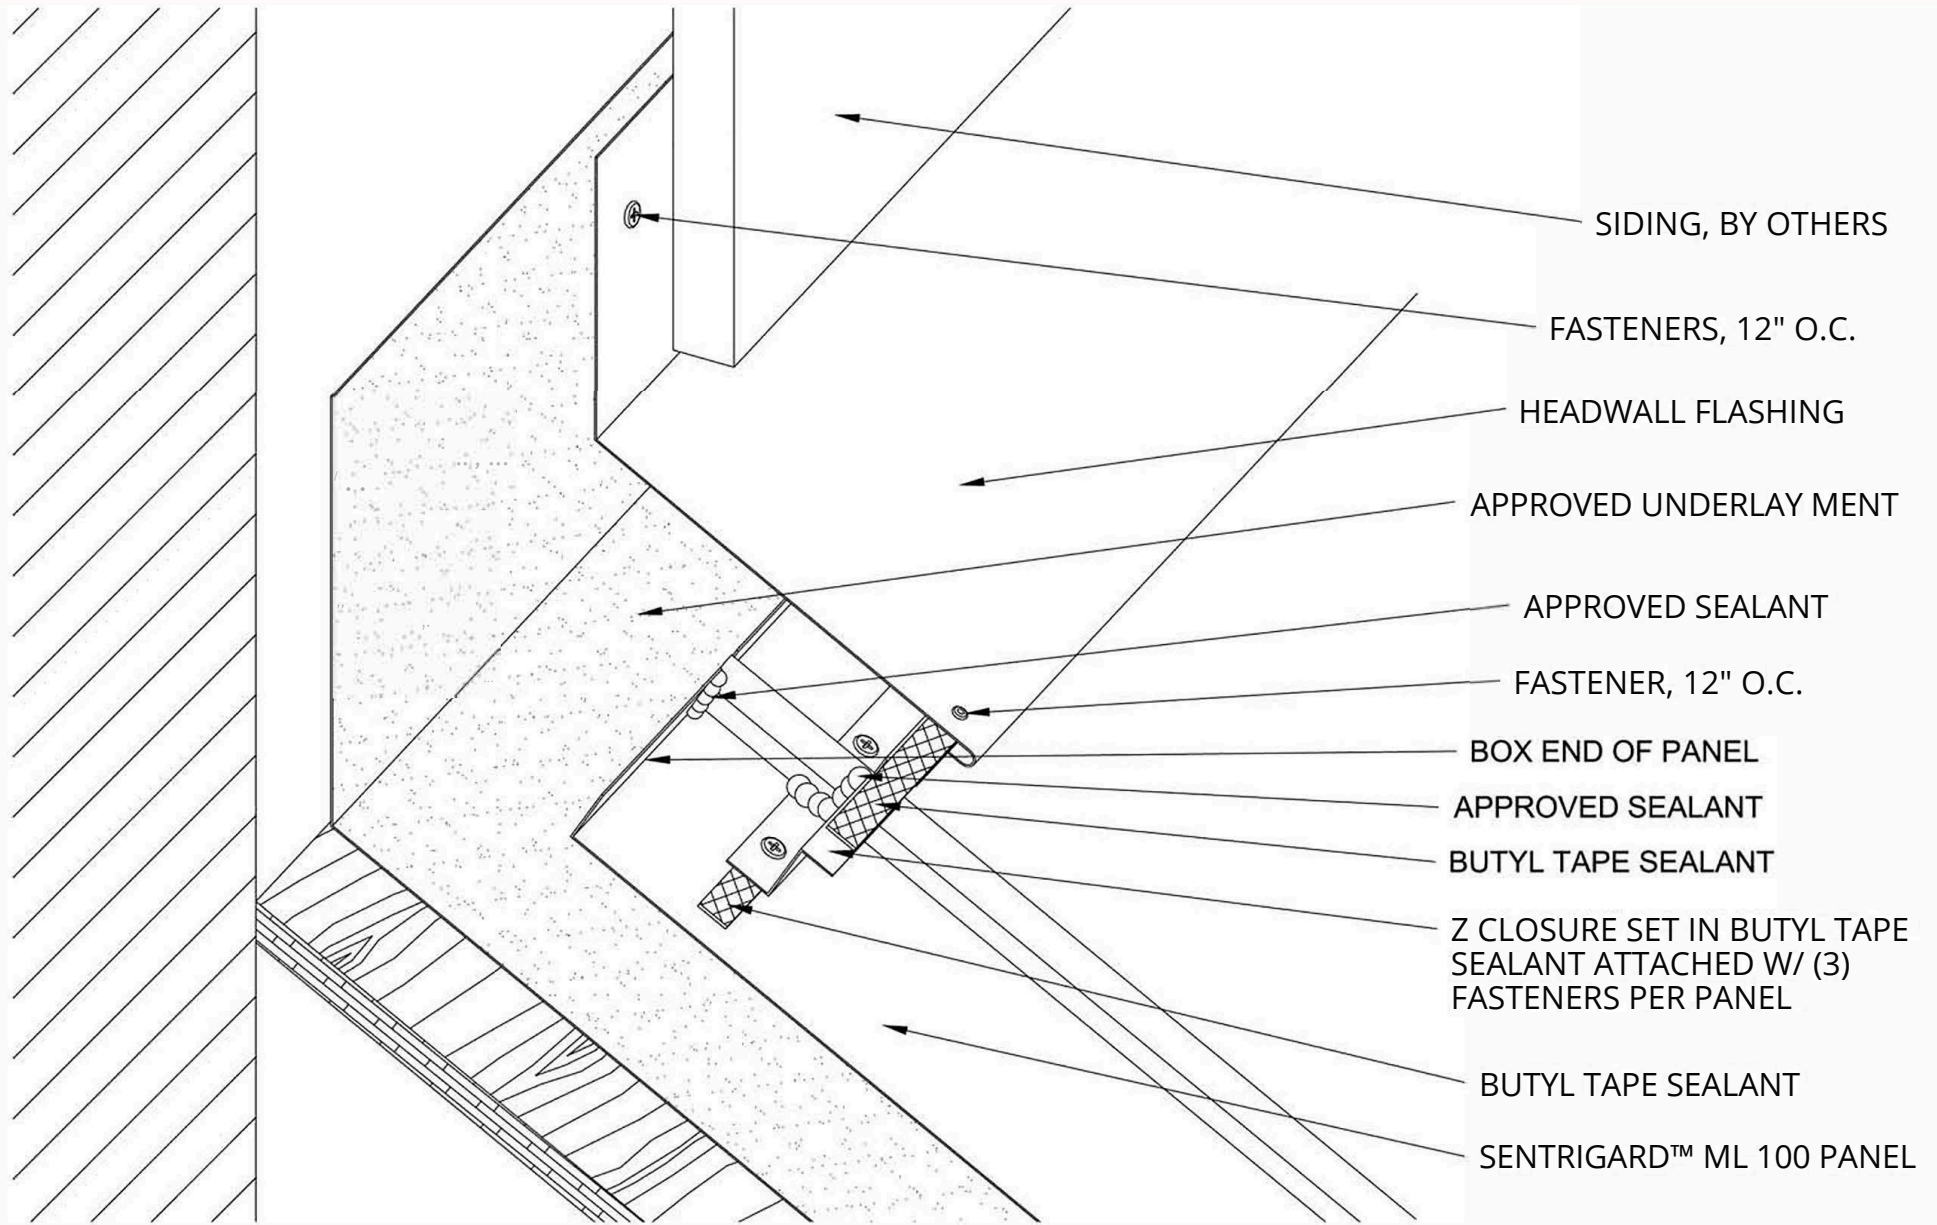

Project:
Contractor:
Designer:

Date:
Scale: N/A

THIS DRAWING IS THE PROPERTY OF SENTRIGARD, INC. THE USE OF THIS DRAWING WITHOUT THE EXPRESS PERMISSION OF SENTRIGARD IS PROHIBITED.

RAM Fabrication
201 Red Oaks Way
Ridgeland, SC 29936
tel: 843-208-2433 • fax: 843-208-2430

SENTRIGARD ML 100 HW-3