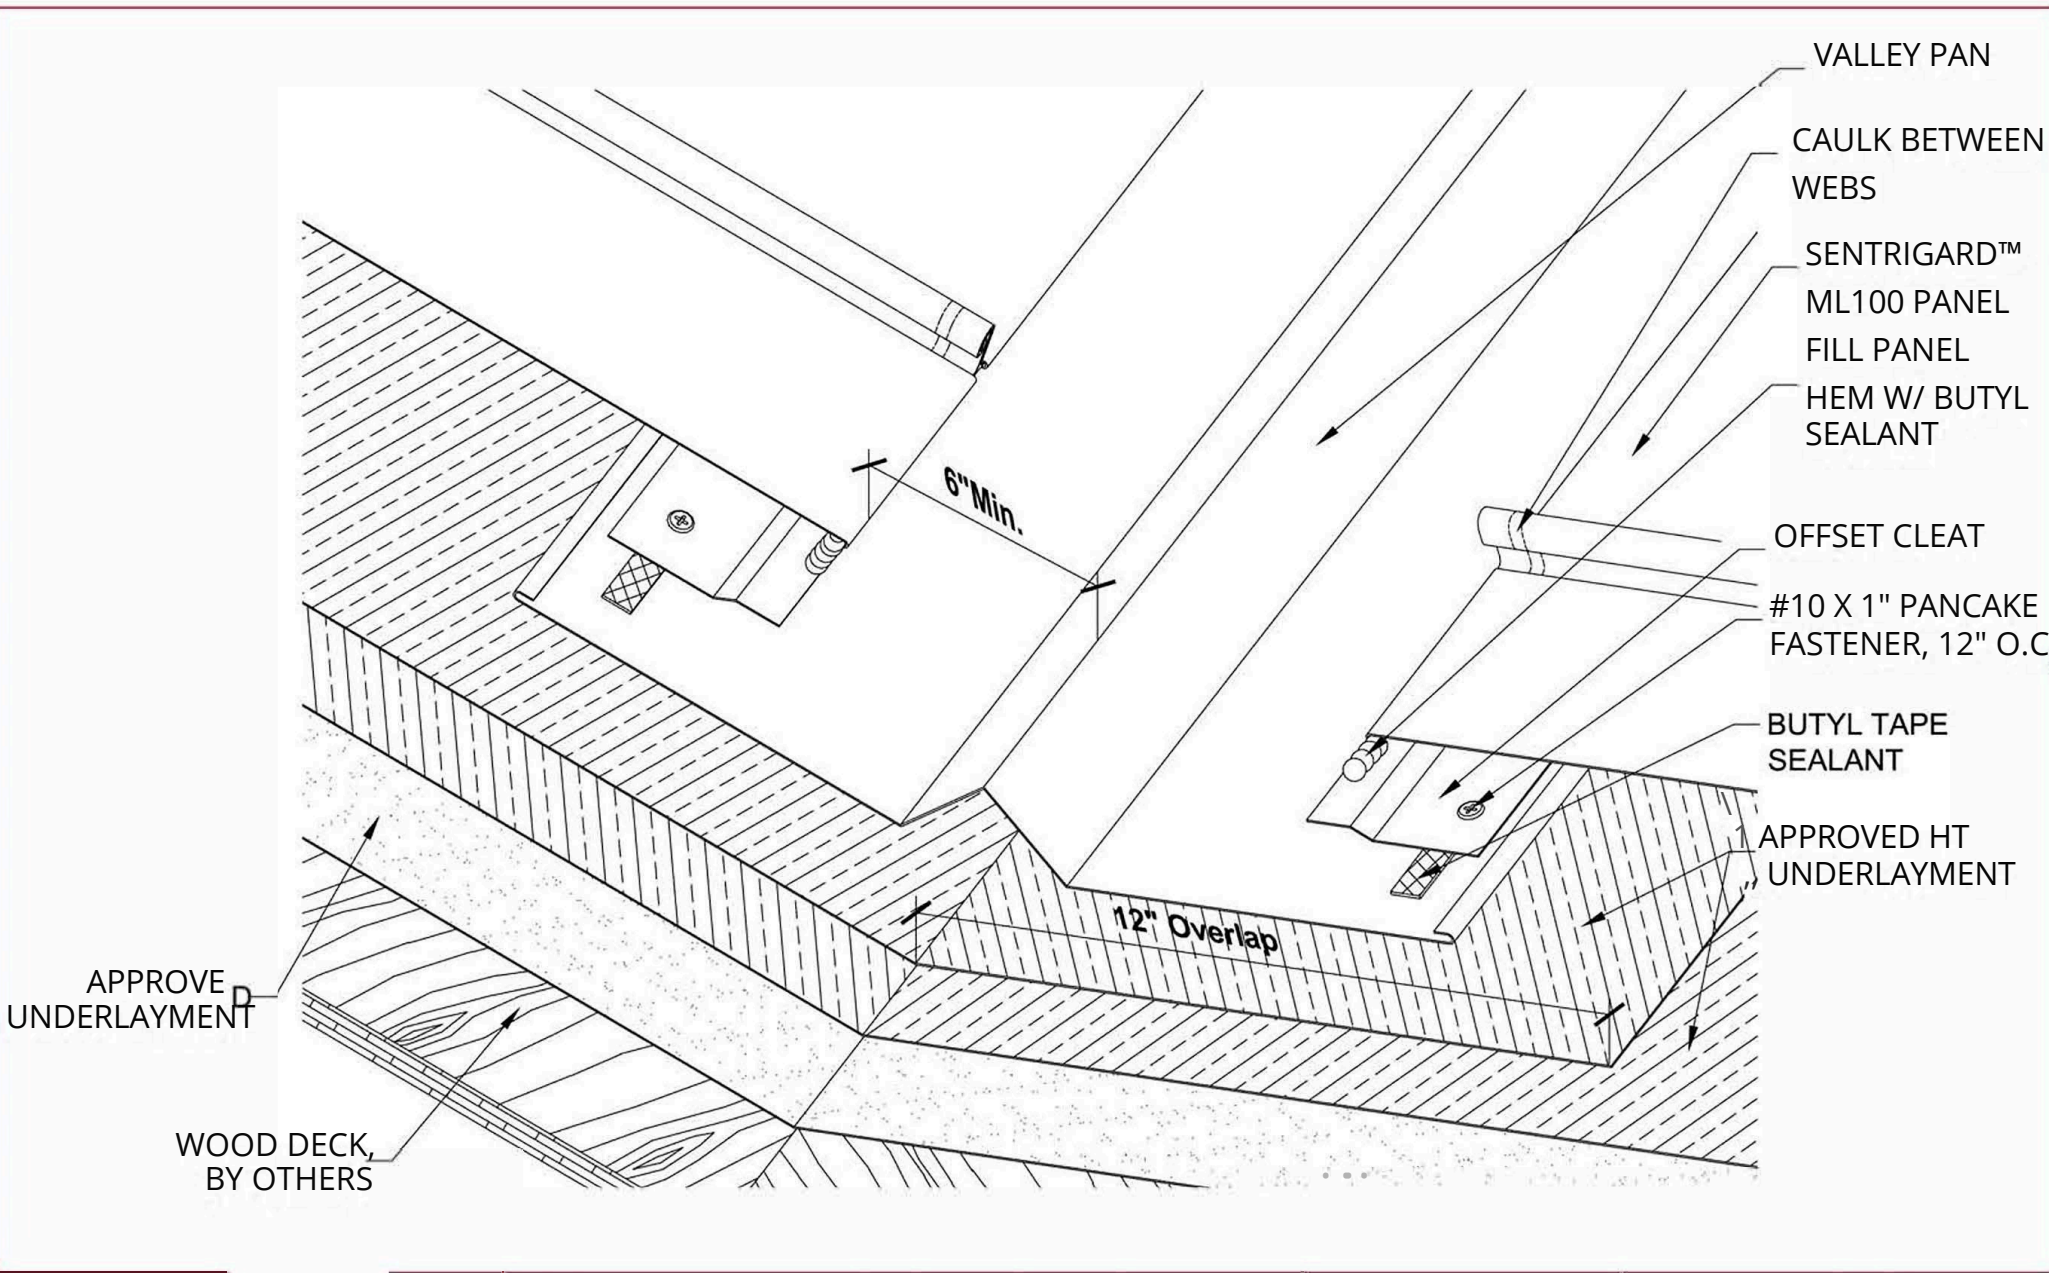

Project:	
Contractor:	
Designer:	Date:
	Scale: N/A

THIS DRAWING IS THE PROPERTY OF SENTRIGARD, INC. THE USE OF THIS DRAWING WITHOUT THE EXPRESS PERMISSION OF SENTRIGARD IS PROHIBITED.

RAM Fabrication
201 Red Oaks Way
Ridgeland, SC 29936
tel: 843-208-2433 • fax: 843-208-2430

SENTRIGARD ML 100   **V-1**