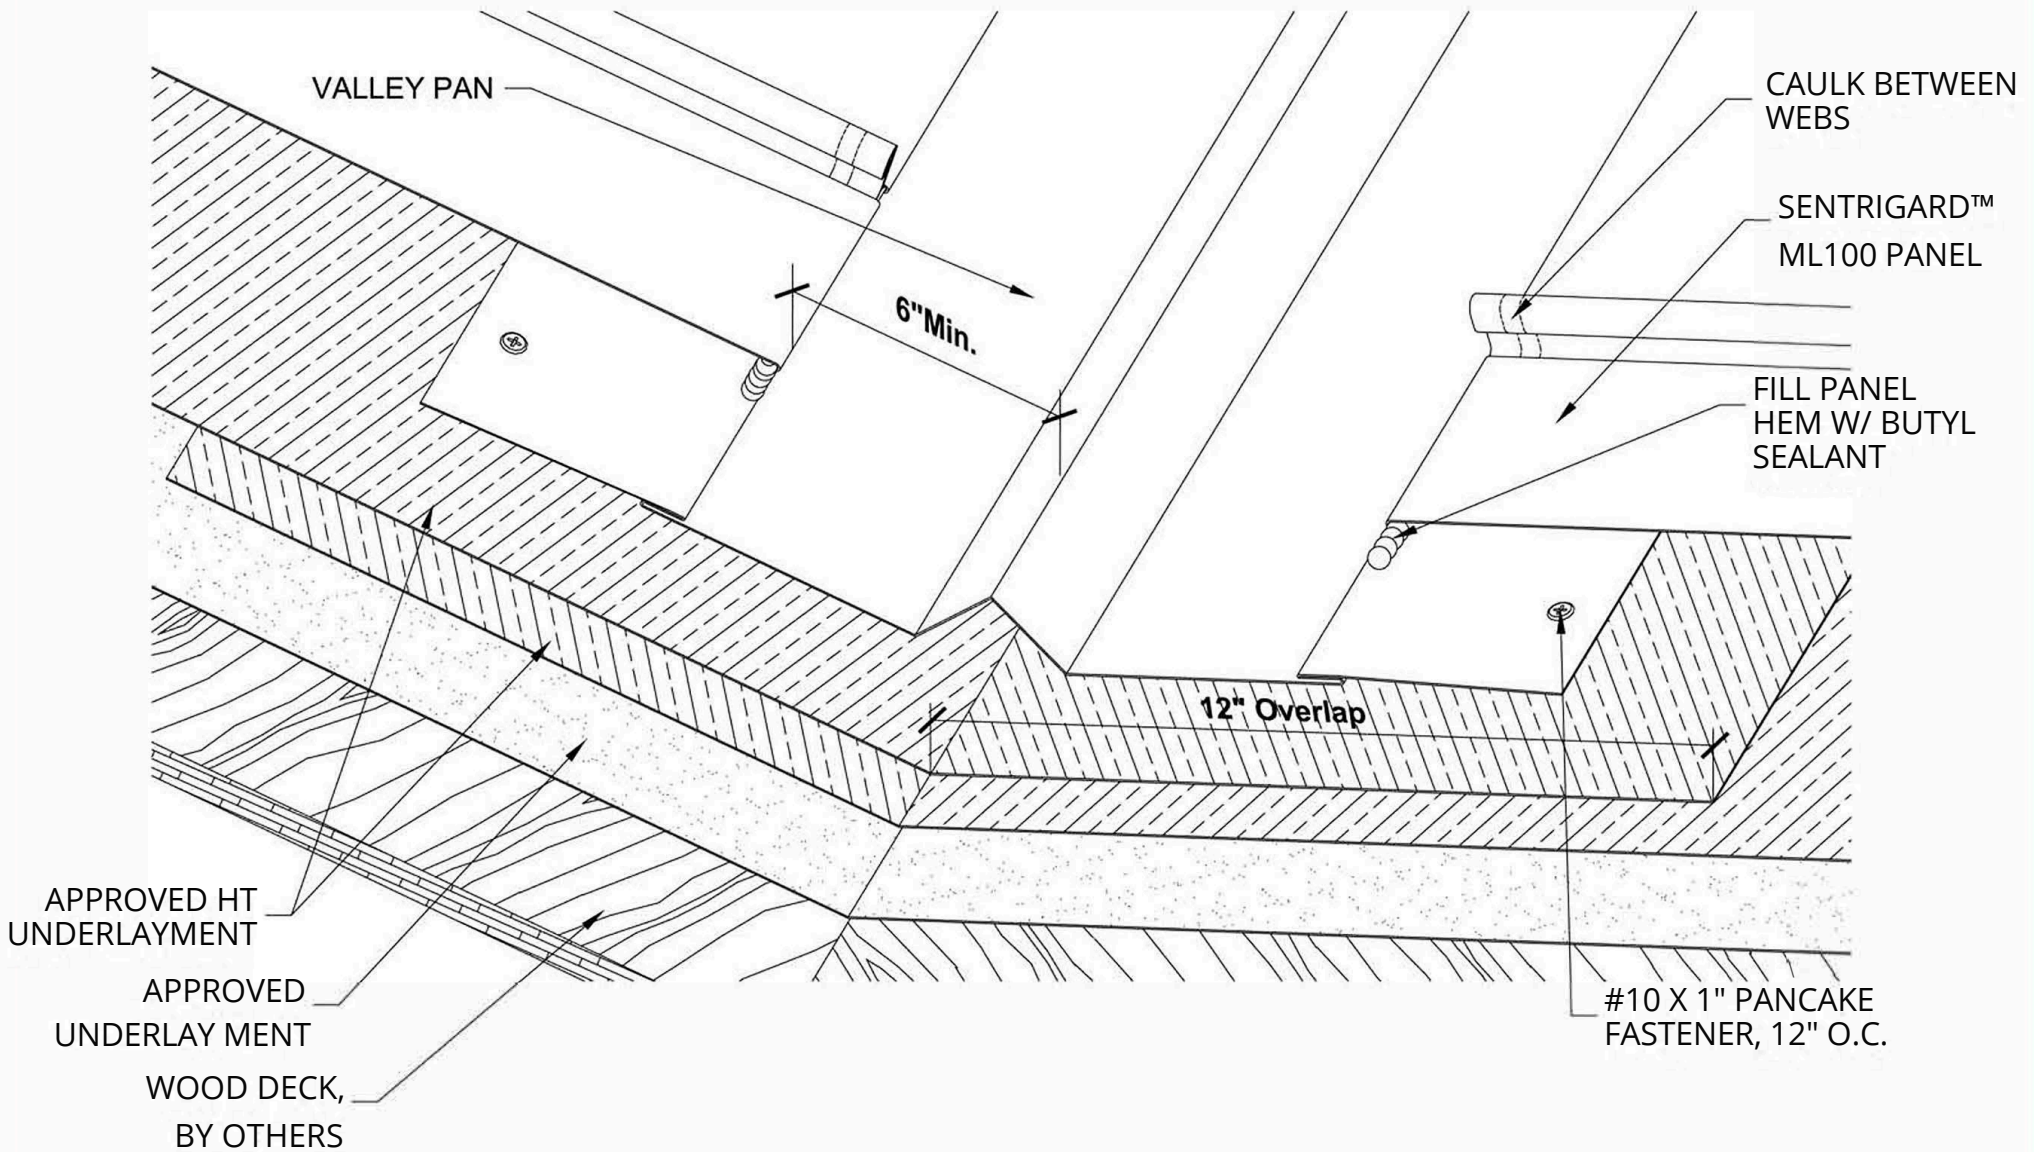

Project:	
Contractor:	
Designer:	Date:
	Scale: N/A

THIS DRAWING IS THE PROPERTY OF SENTRYGARD, INC. THE USE OF THIS DRAWING WITHOUT THE EXPRESS PERMISSION OF SENTRYGARD IS PROHIBITED.

RAM Fabrication
201 Red Oaks Way
Ridgeland, SC 29936
tel: 843-208-2433 • fax: 843-208-2430

SENTRIGARD ML 100   **V-2**