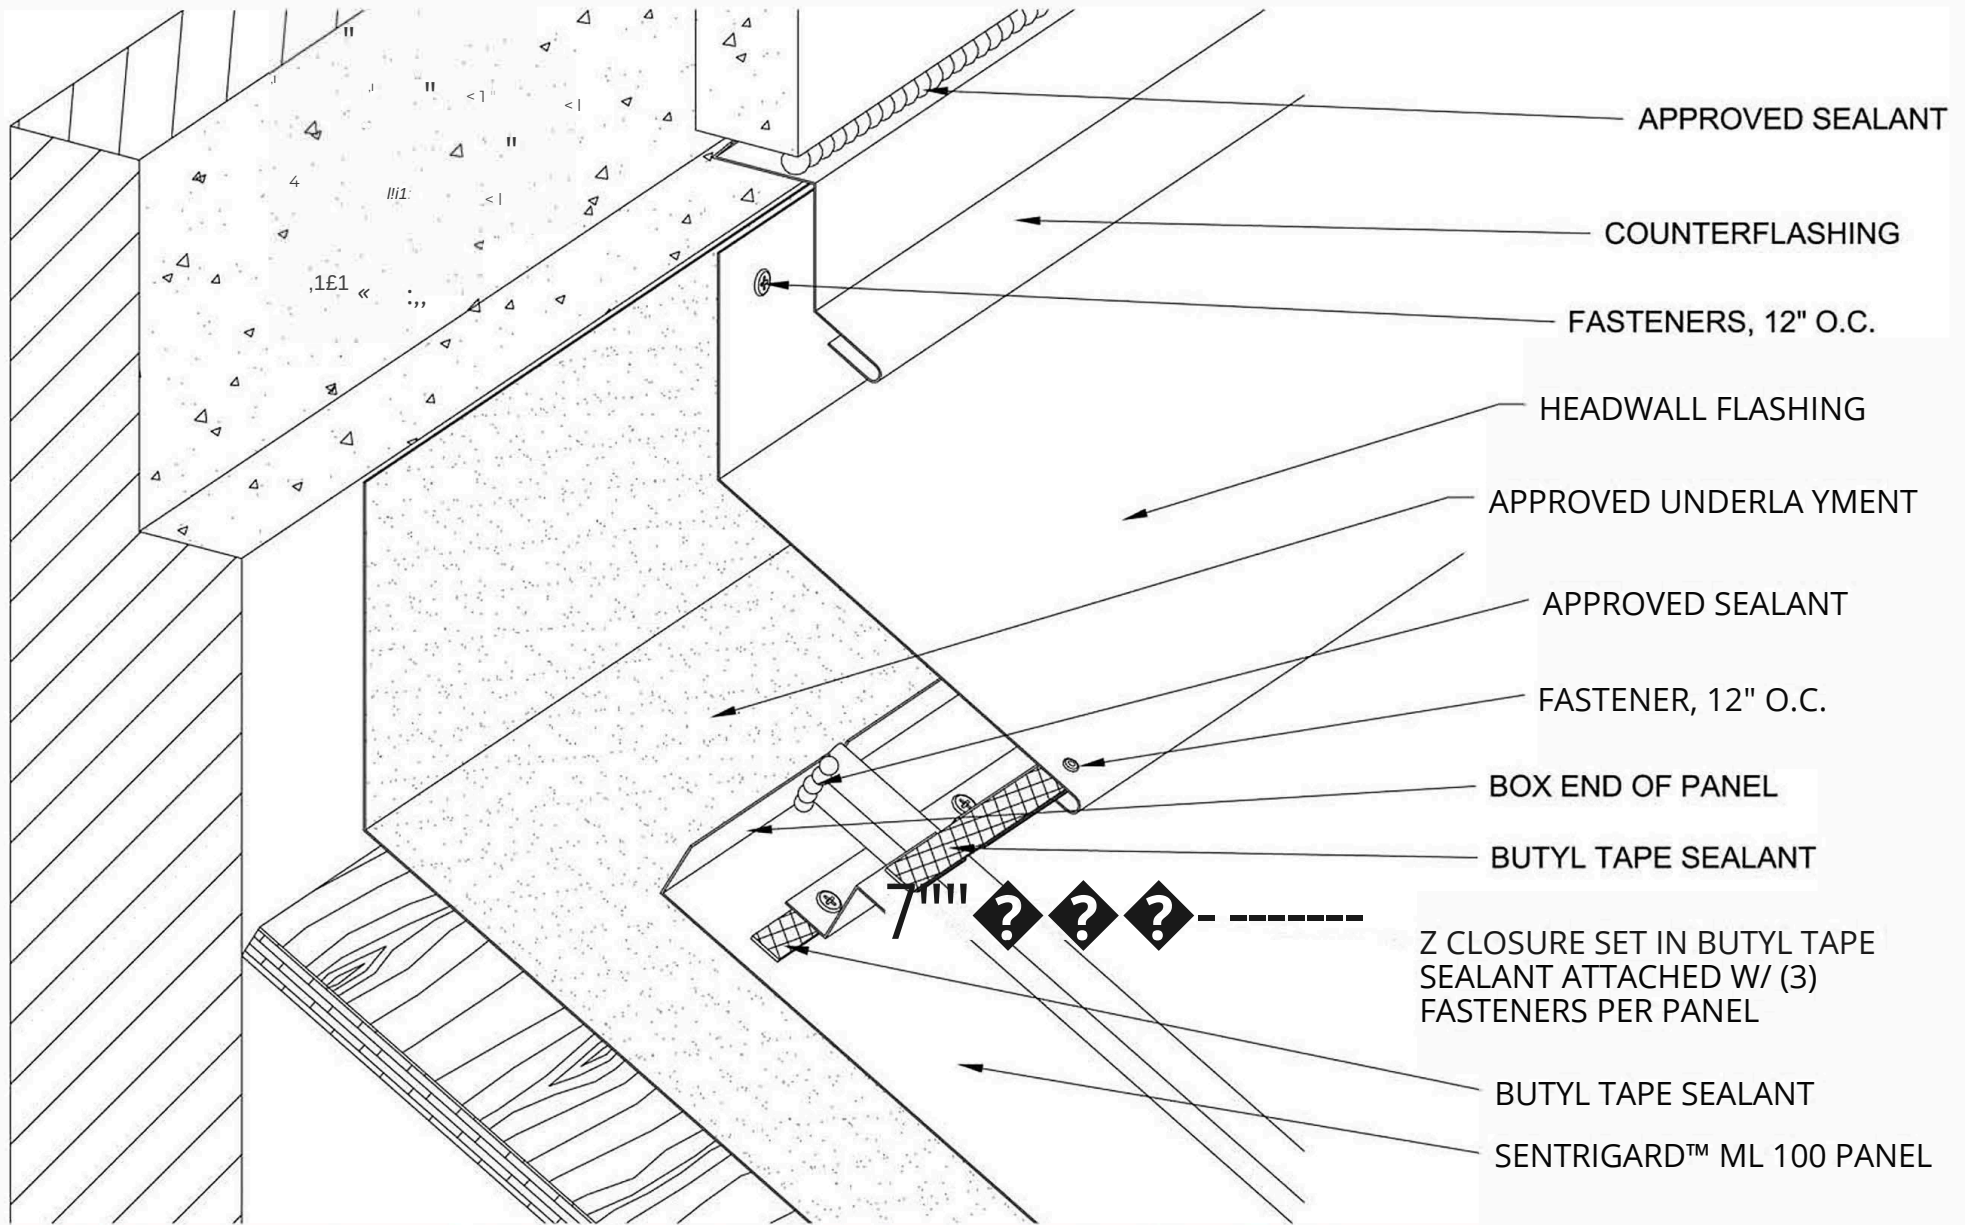

Project:	
Contractor:	
Designer:	Date:
	Scale: N/A

THIS DRAWING IS THE PROPERTY OF SENTRIGARD, INC. THE USE OF THIS DRAWING WITHOUT THE EXPRESS PERMISSION OF SENTRIGARD IS PROHIBITED.

RAM Fabrication
201 Red Oaks Way
Ridgeland, SC 29936
tel: 843-208-2433 • fax: 843-208-2430

SENTRIGARD ML 100 HW-2