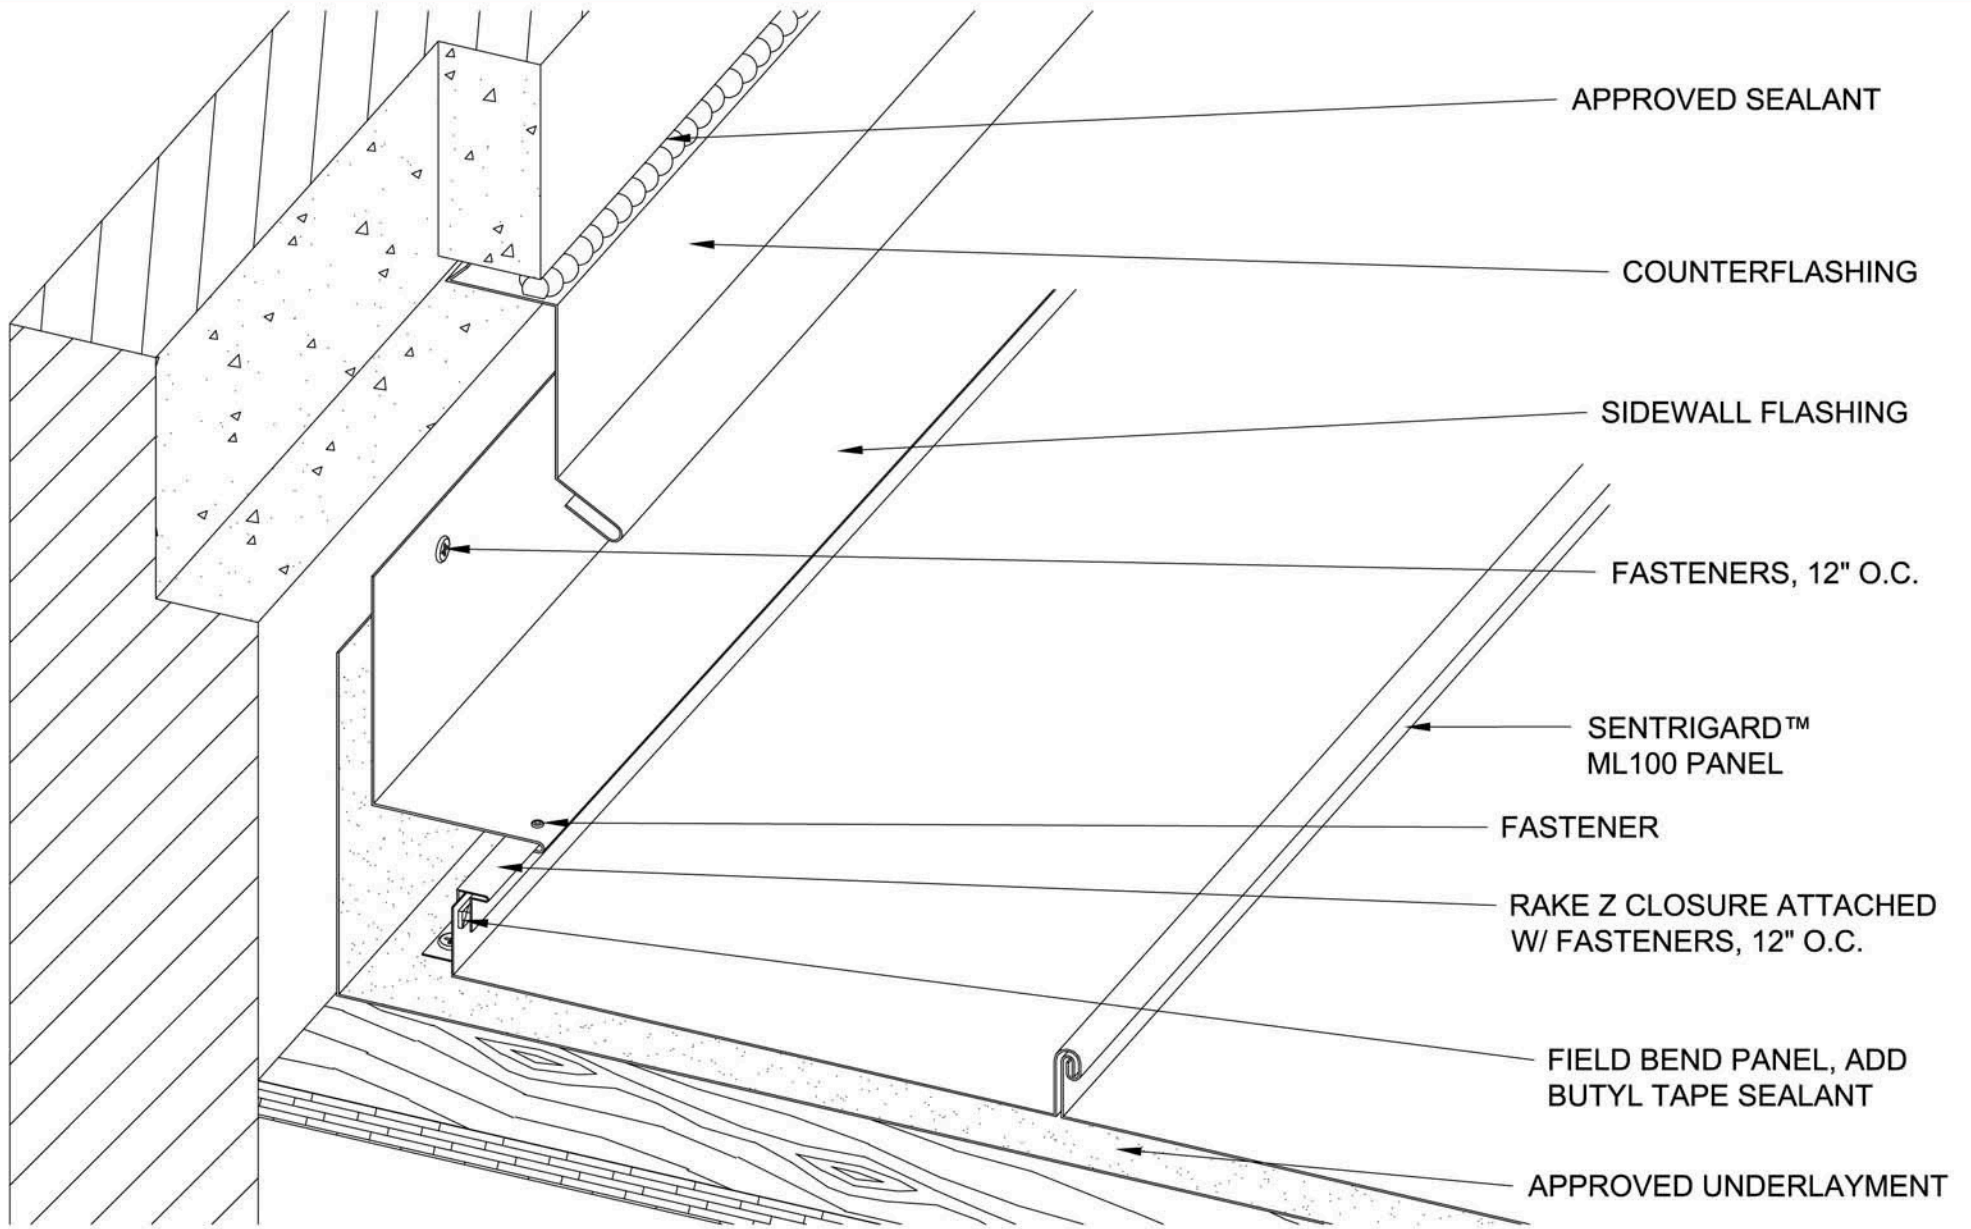

Project:

Contractor:

Designer:

Date:

Scale:
N/A

THIS DRAWING IS THE PROPERTY OF SENTRIGARD, INC. THE USE OF THIS DRAWING WITHOUT THE EXPRESS PERMISSION OF SENTRIGARD IS PROHIBITED.

RAM Fabrication

201 Red Oaks Way

Ridgeland, SC 29936

tel: 843-208-2433 • fax: 843-208-2430

SENTRIGARD ML 100 SW-2