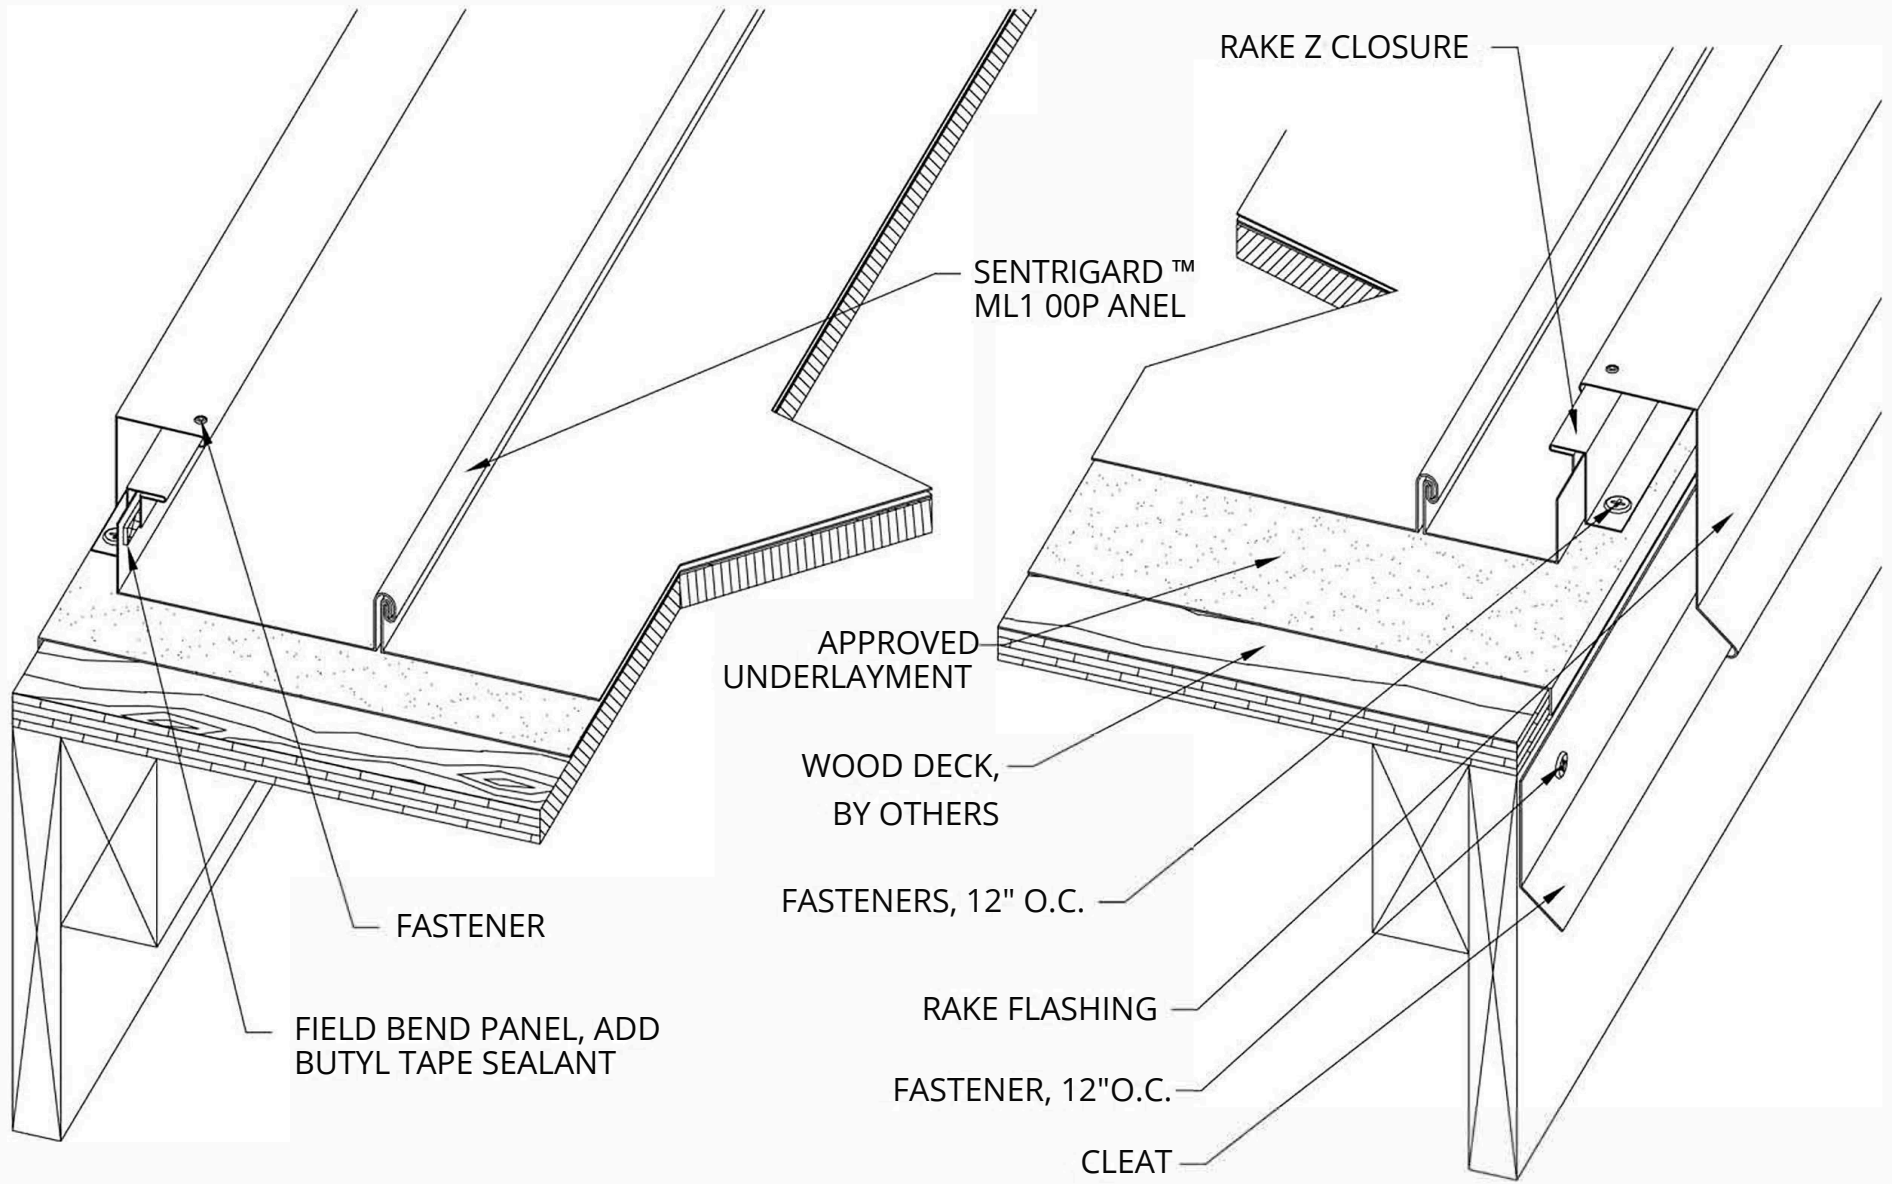

Project:	
Contractor:	
Designer:	Date:
	Scale: N/A

THIS DRAWING IS THE PROPERTY OF SENTRYGARD, INC. THE USE OF THIS DRAWING WITHOUT THE EXPRESS PERMISSION OF SENTRYGARD IS PROHIBITED.

RAM Fabrication
201 Red Oaks Way
Ridgeland, SC 29936
tel: 843-208-2433 • fax: 843-208-2430

SENTRYGARD ML 100 RK-2