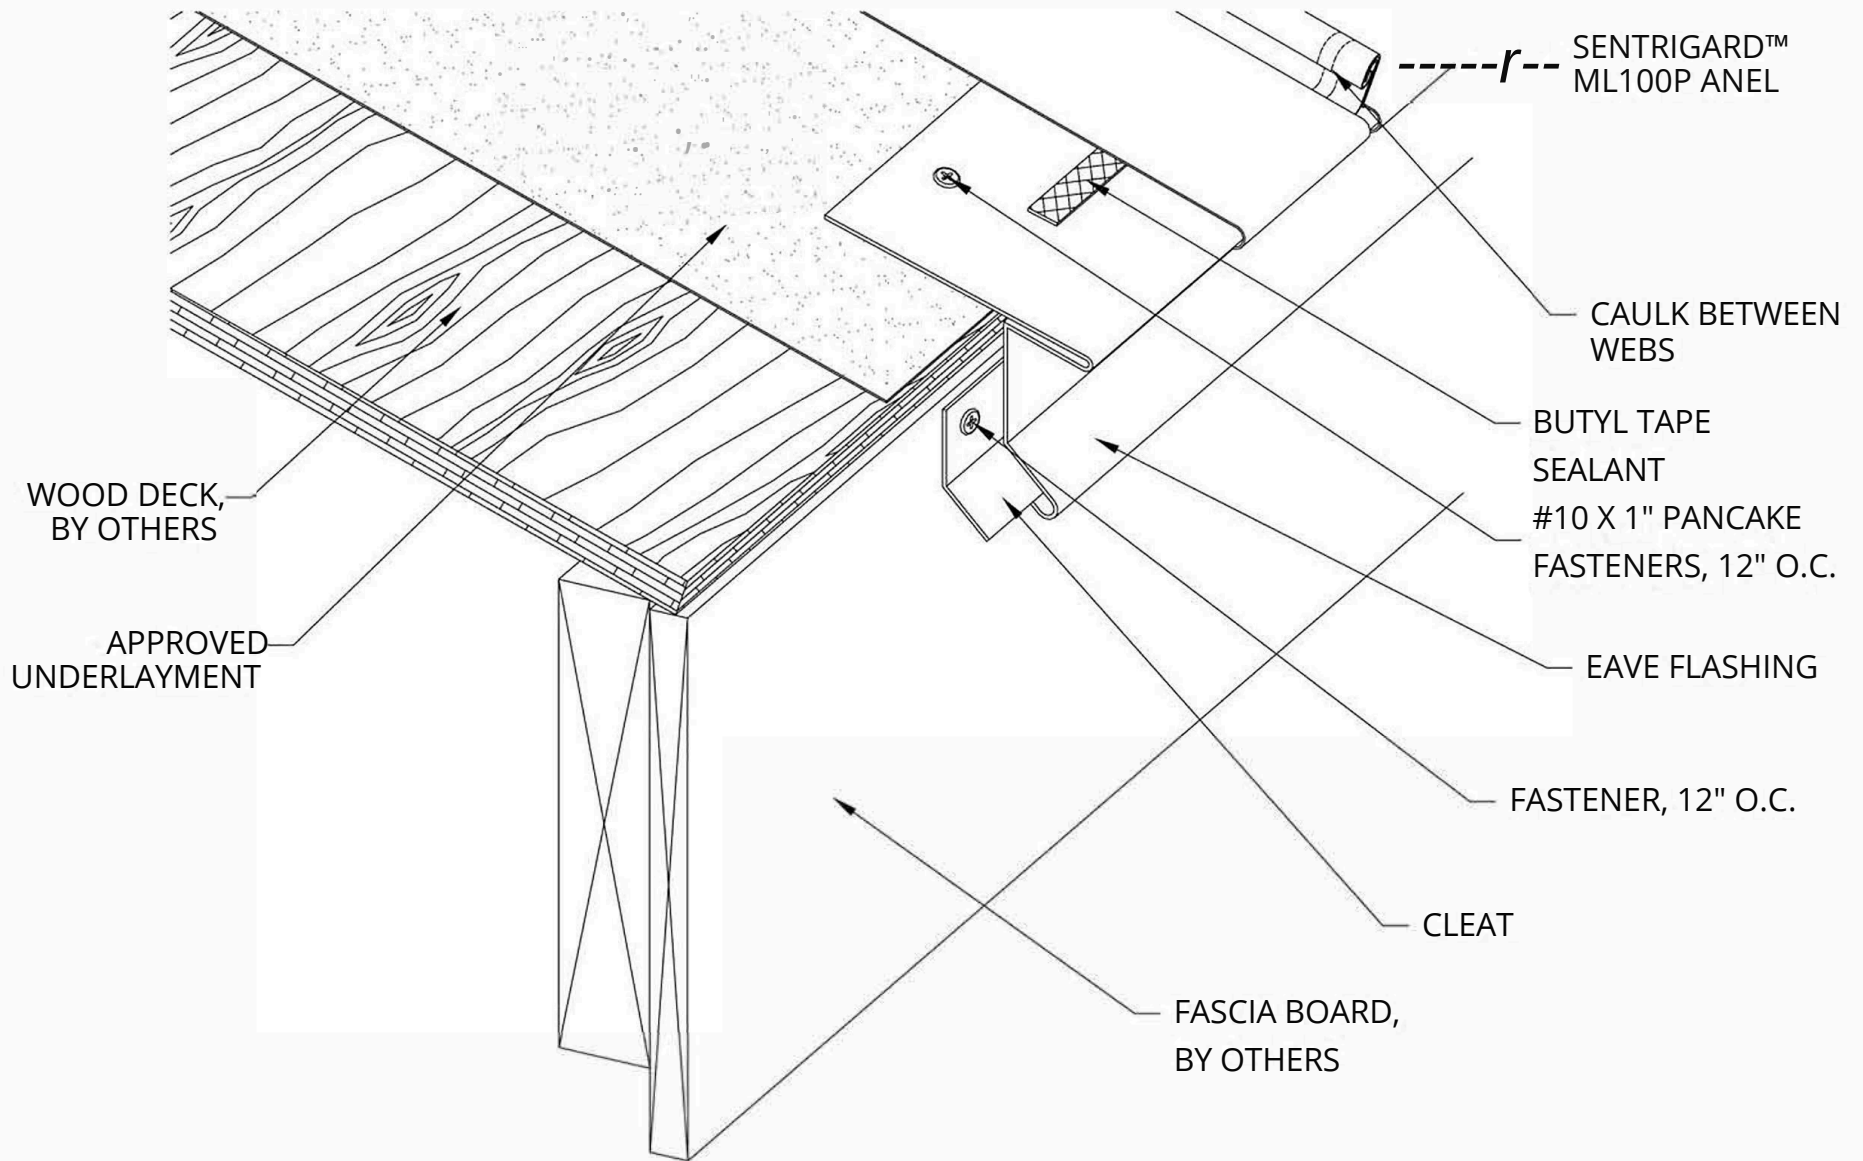

Project:		
Contractor:		
Designer:	Date:	Scale:
		N/A

THIS DRAWING IS THE PROPERTY OF SENTRIGARD, INC. THE USE OF THIS DRAWING WITHOUT THE EXPRESS PERMISSION OF SENTRIGARD IS PROHIBITED.

RAM Fabrication
201 Red Oaks Way
Ridgeland, SC 29936
tel: 843-208-2433 • fax: 843-208-2430

SENTRIGARD ML 100   **E-1**