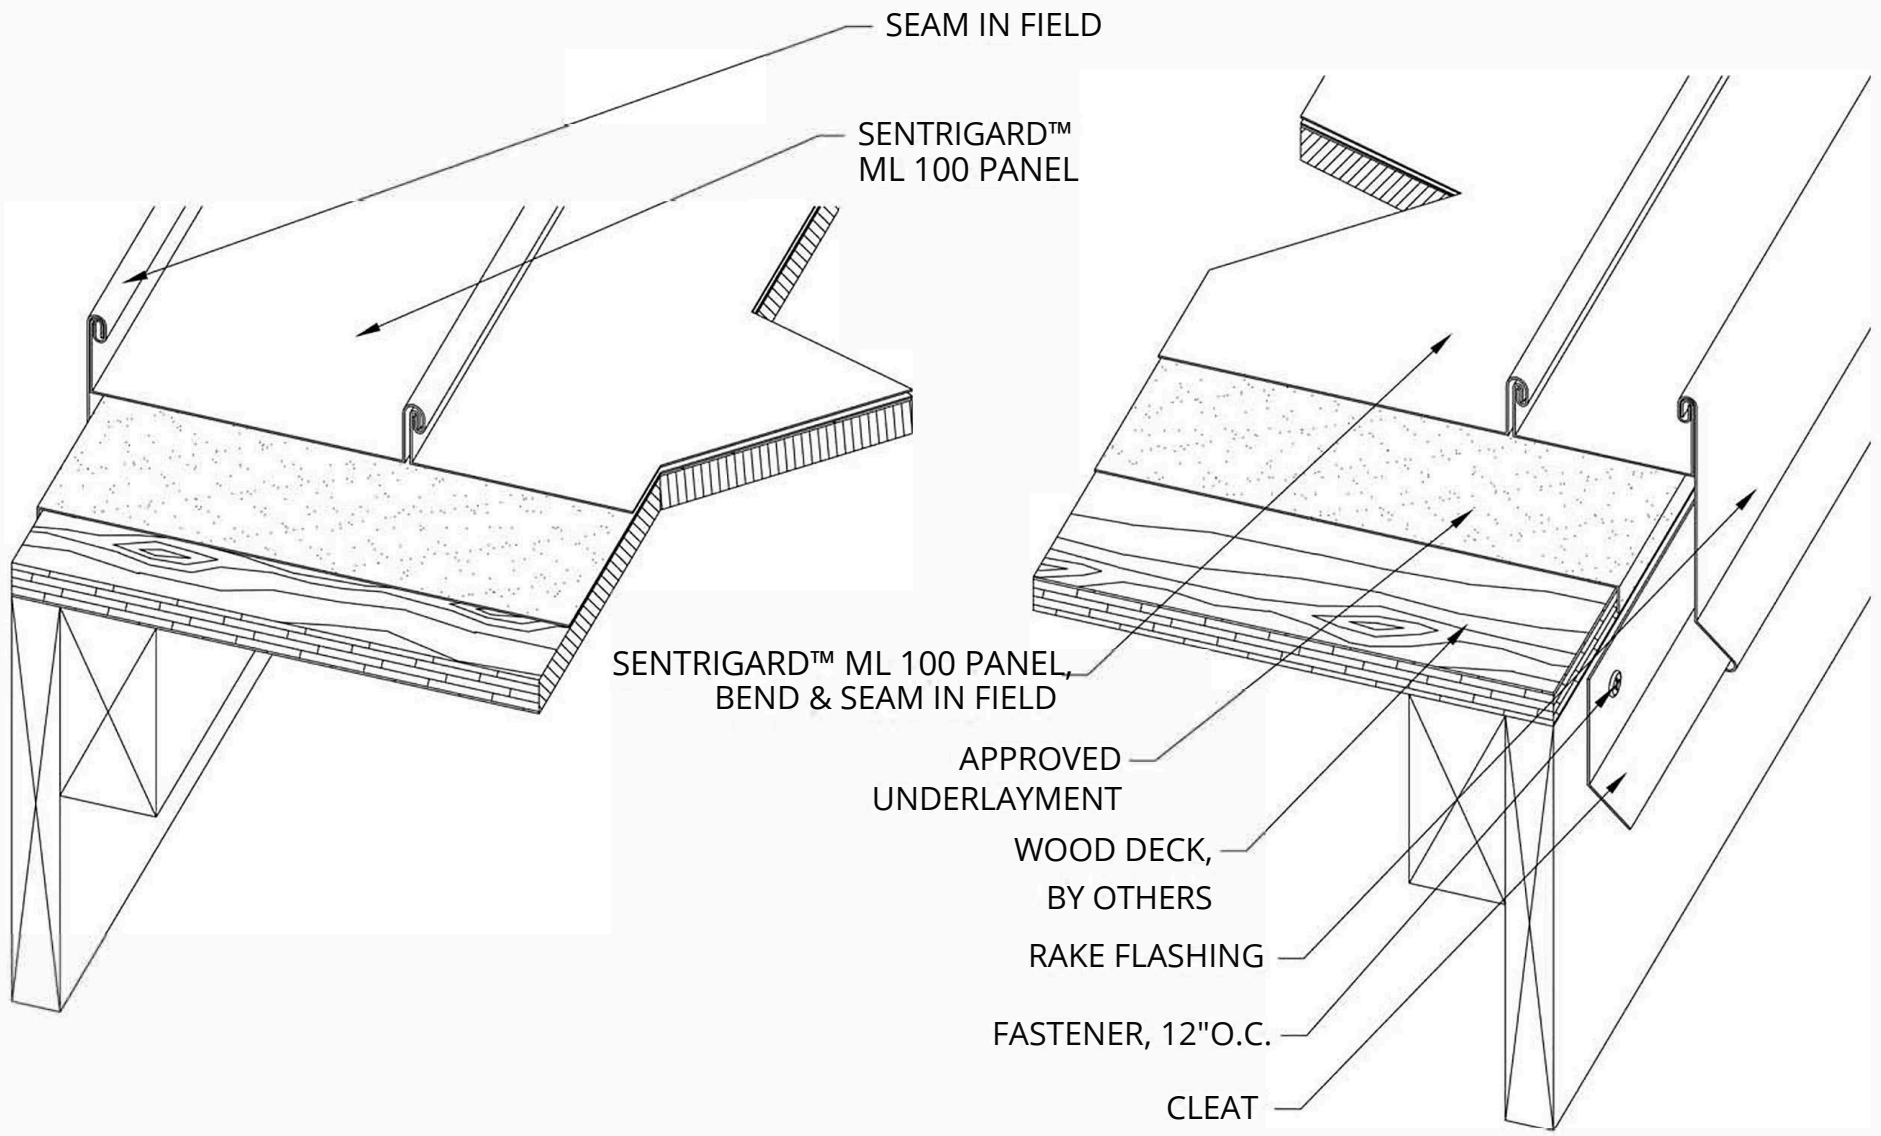

Project:		
Contractor:		
Designer:	Date:	Scale:
		N/A

THIS DRAWING IS THE PROPERTY OF SENTRIGARD, INC. THE USE OF THIS DRAWING WITHOUT THE EXPRESS PERMISSION OF SENTRIGARD IS PROHIBITED.

RAM Fabrication
201 Red Oaks Way
Ridgeland, SC 29936
tel: 843-208-2433 • fax: 843-208-2430

SENTRIGARD ML 100 | **RK-1**