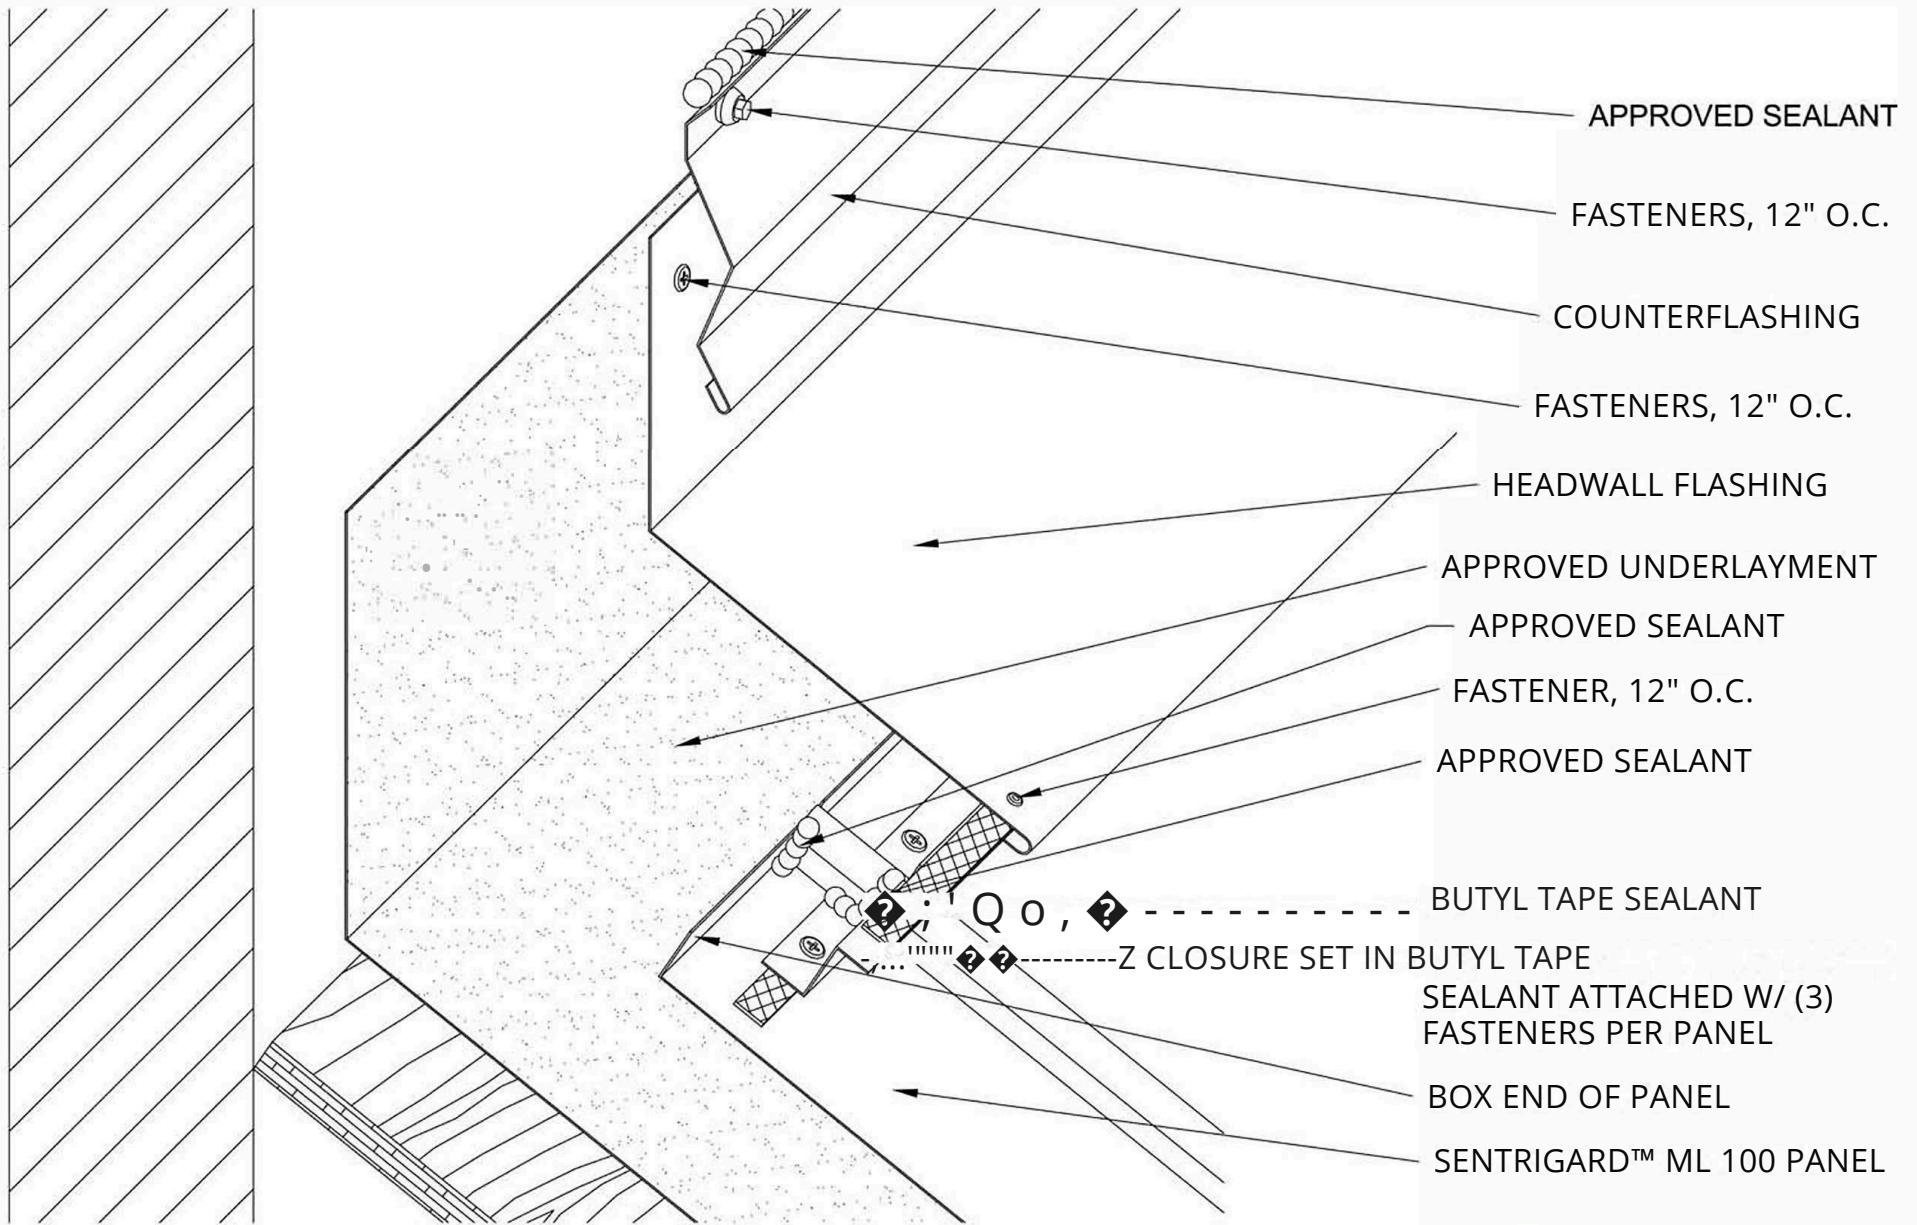

Project:		
Contractor:		
Designer:	Date:	Scale:
		N/A

THIS DRAWING IS THE PROPERTY OF SENTRIGARD, INC. THE USE OF THIS DRAWING WITHOUT THE EXPRESS PERMISSION OF SENTRIGARD IS PROHIBITED.

RAM Fabrication
201 Red Oaks Way
Ridgeland, SC 29936
tel: 843-208-2433 • fax: 843-208-2430

SENTRIGARD ML 100   **HW-1**