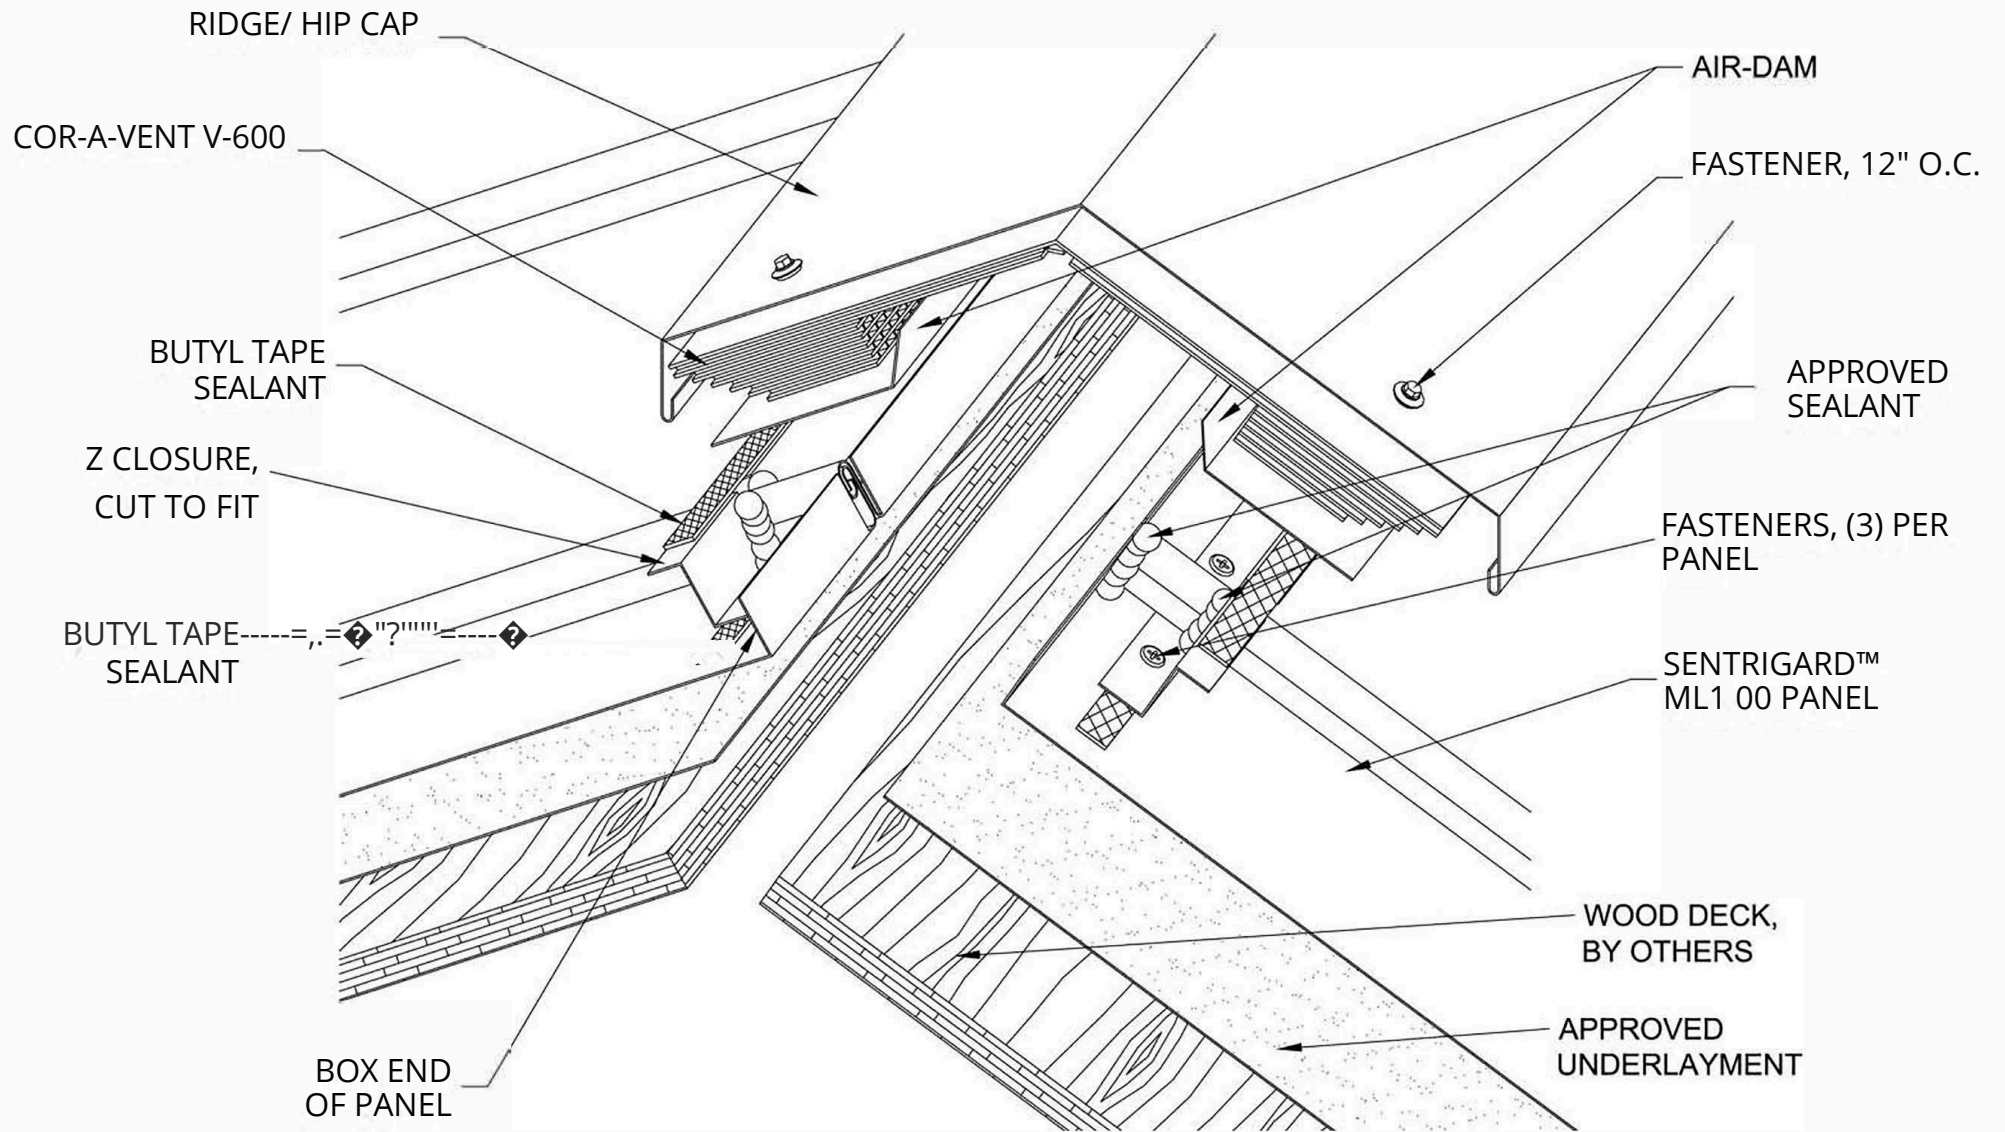

Project: _____

Contractor: _____

Designer: _____

Date: _____

Scale: N/A

THIS DRAWING IS THE PROPERTY OF SENTRIGARD, INC. THE USE OF THIS DRAWING WITHOUT THE EXPRESS PERMISSION OF SENTRIGARD IS PROHIBITED.

RAM Fabrication
201 Red Oaks Way
Ridgeland, SC 29936
tel: 843-208-2433 • fax: 843-208-2430

SENRIGARD ML 100 VR-1