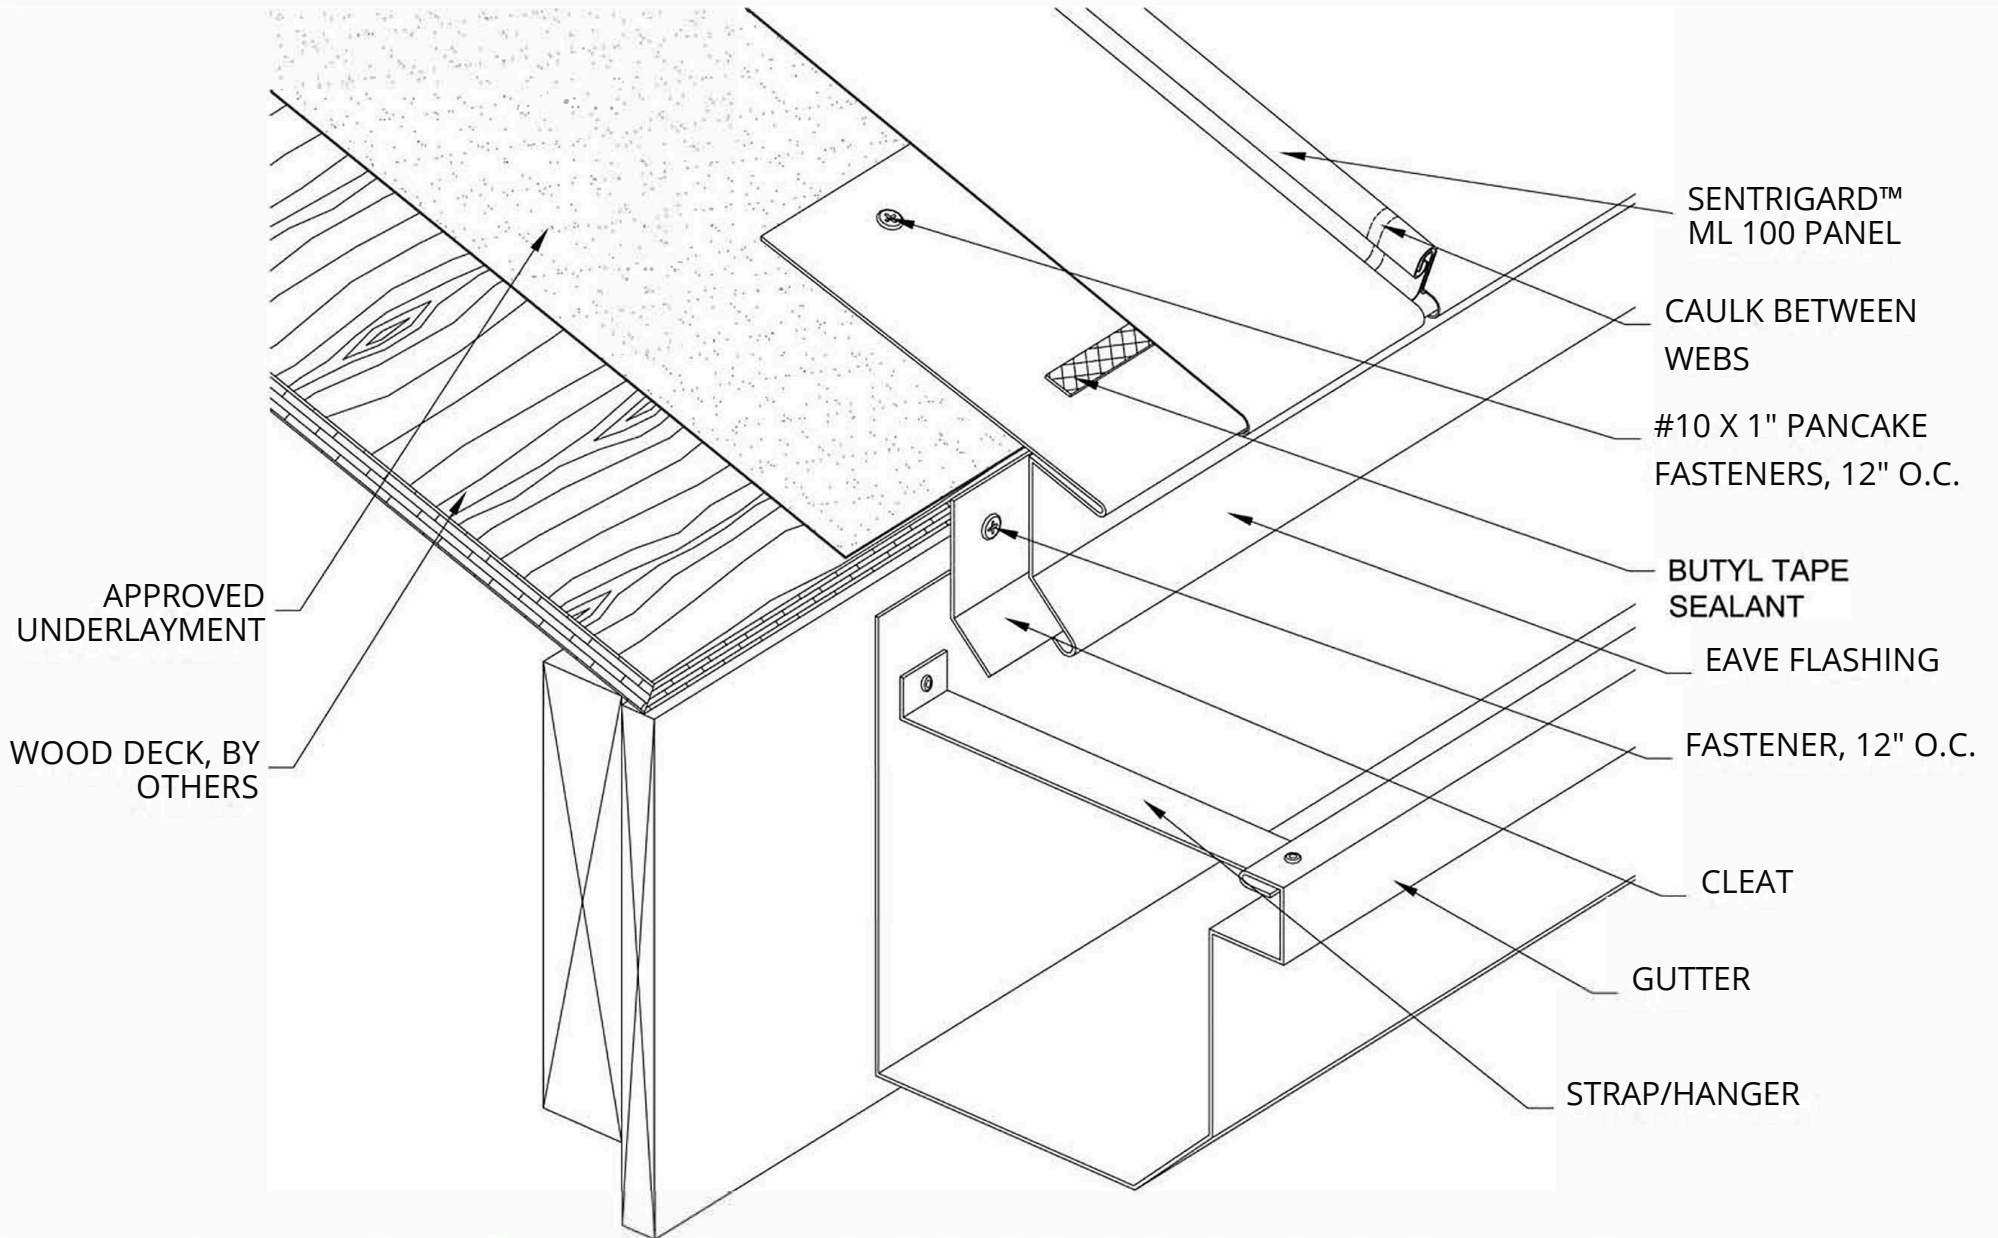

Project:		
Contractor:		
Designer:	Date:	Scale:
		N/A

THIS DRAWING IS THE PROPERTY OF SENTRIGARD, INC. THE USE OF THIS DRAWING WITHOUT THE EXPRESS PERMISSION OF SENTRIGARD IS PROHIBITED.

RAM Fabrication
201 Red Oaks Way
Ridgeland, SC 29936
tel: 843-208-2433 • fax: 843-208-2430

SENTRIGARD ML 100   **EG-1**