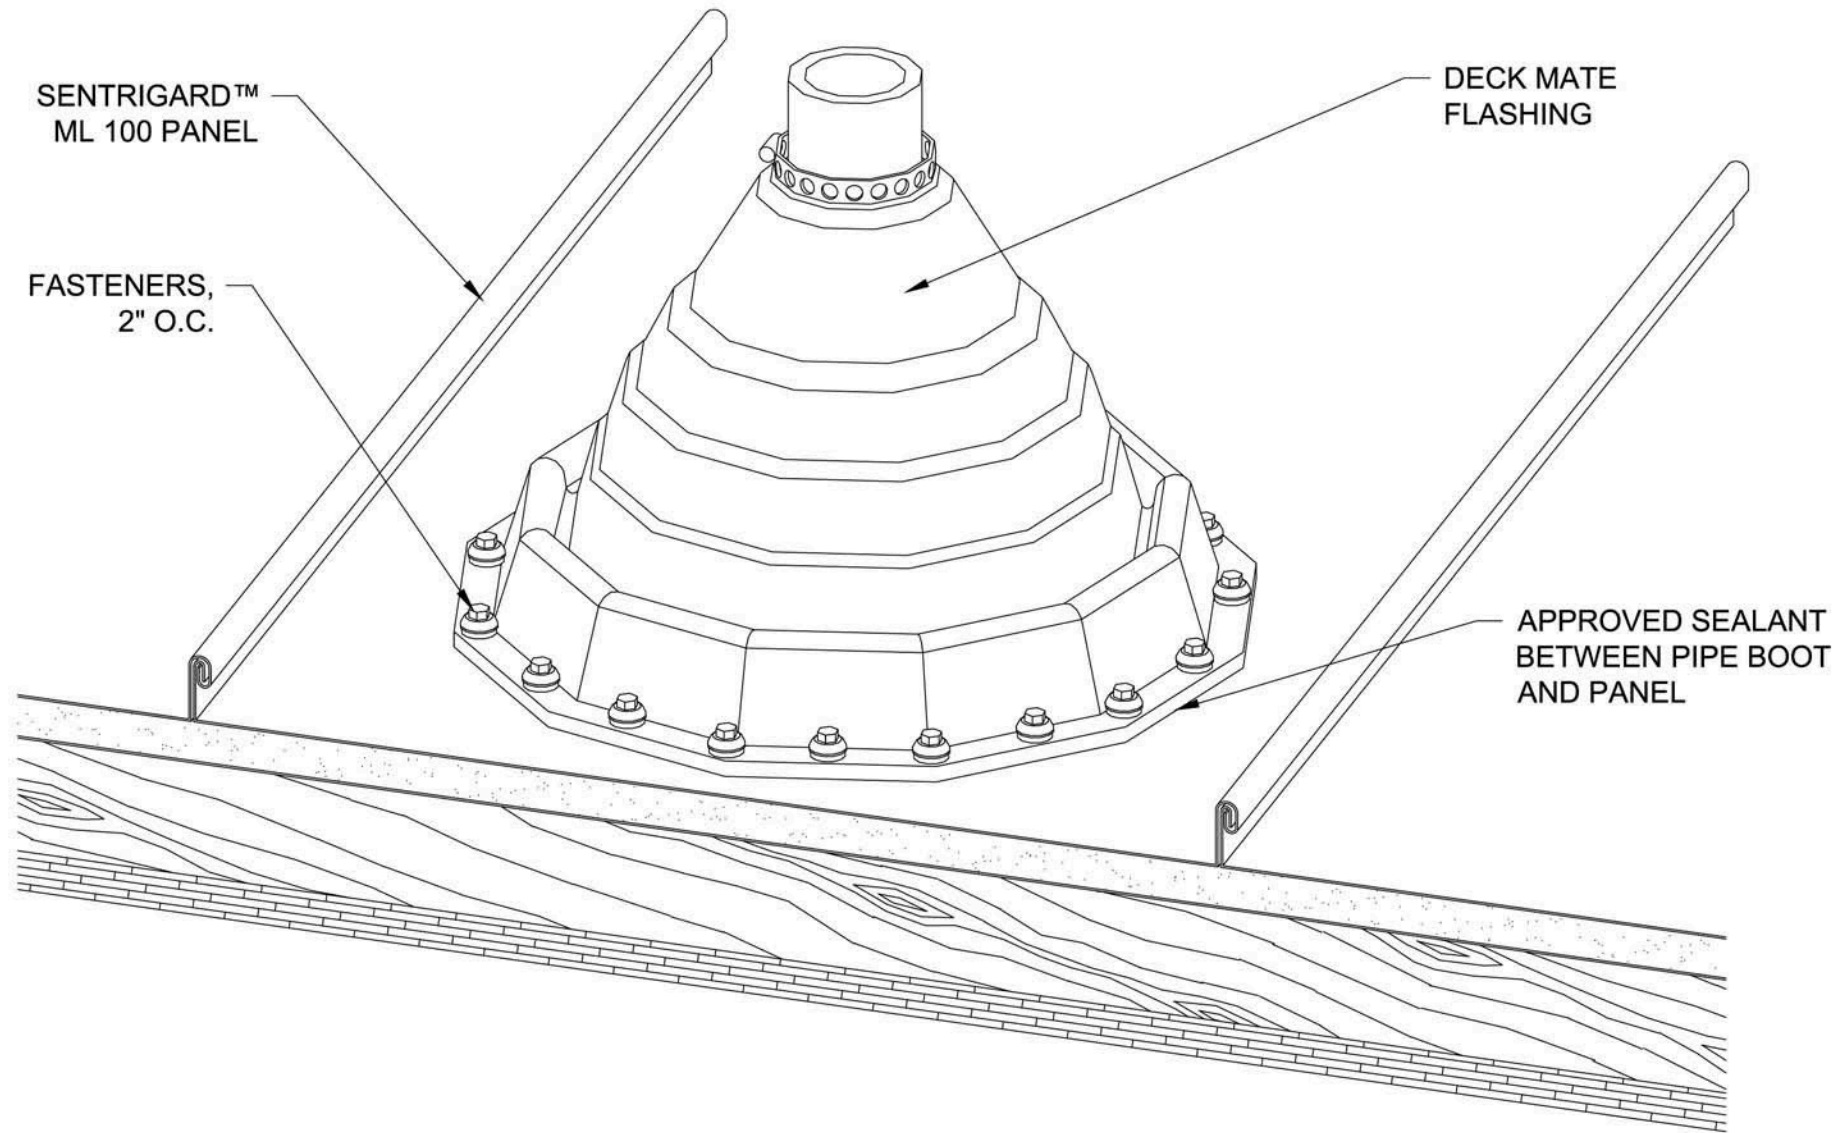

Project:		
Contractor:		
Designer:	Date:	Scale:
		N/A

THIS DRAWING IS THE PROPERTY OF SENTRIGARD, INC. THE USE OF THIS DRAWING WITHOUT THE EXPRESS PERMISSION OF SENTRIGARD IS PROHIBITED.

RAM Fabrication
201 Red Oaks Way
Ridgeland, SC 29936
tel: 843-208-2433 • fax: 843-208-2430

SENTRIGARD ML 100 P-1